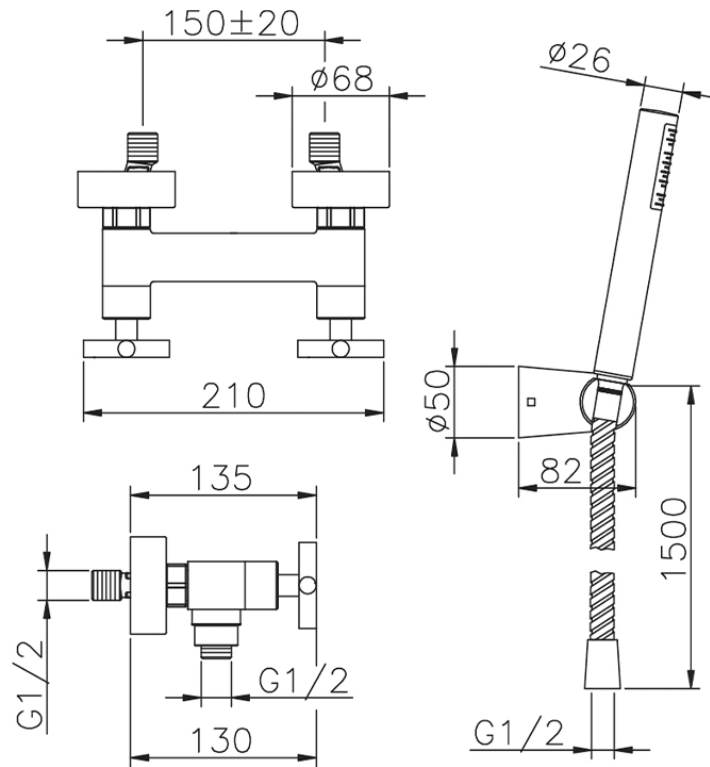

Shower mixer, full equipment SUITE_SU000450

SU000450

<https://en.huberitalia.com/shower-mixer-full-equipment-suite-su000450>

2026-04-08