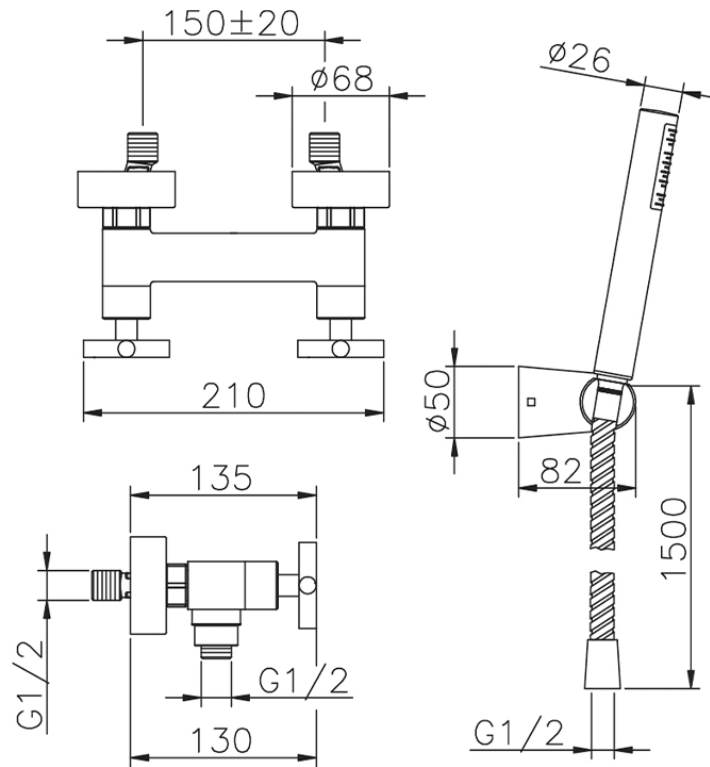

## Shower mixer, full equipment SUITE\_SU000450

SU000450

<https://en.huberitalia.com/shower-mixer-full-equipment-suite-su000450>

2026-05-16