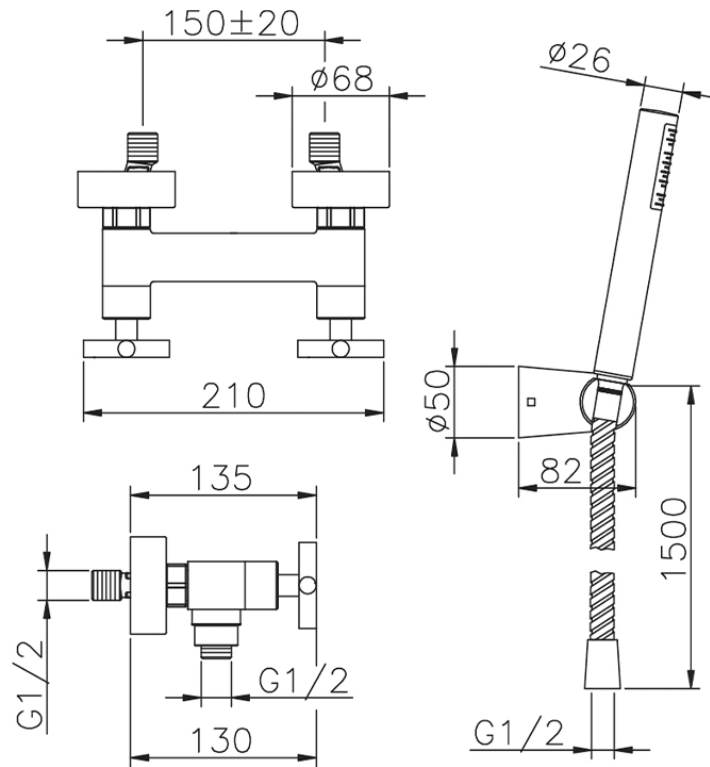

## Shower mixer, full equipment SUITE\_SU000450

SU000450

<https://en.huberitalia.com/shower-mixer-full-equipment-suite-su000450>

2026-06-06