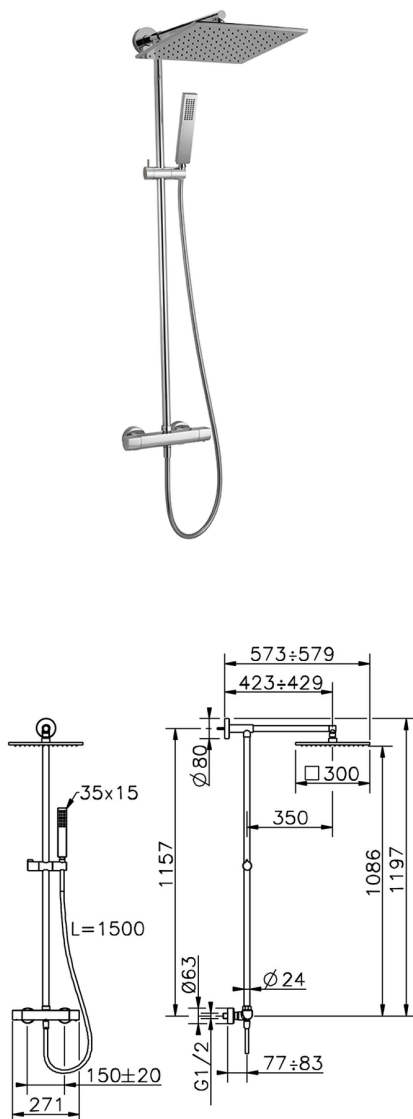

2-function Thermostatic shower set COLUMNS_DCC78040

MODEL **DCC78040**

2-function Thermostatic shower set, 2-outlet devia stop, not adjustable column, sliding shower bracket, 35x15 mm Brass minimalistic one spray handshower, 300x300 BRASS Square headshower 8 mm thick, 150 cm smooth SUPREME Flexible Hose

AVAILABLE FINISHINGS

21 21 Chrome

CHARACTERISTICS

Cartridge Spare Parts **24.04A.PP**

8x20 Plus P Thermostatic Valve

DeviaStop

The Huber Devia Stop technology allows to adjust the water flow and to direct it to the selected output point (overhead soaker, hand shower, etc).