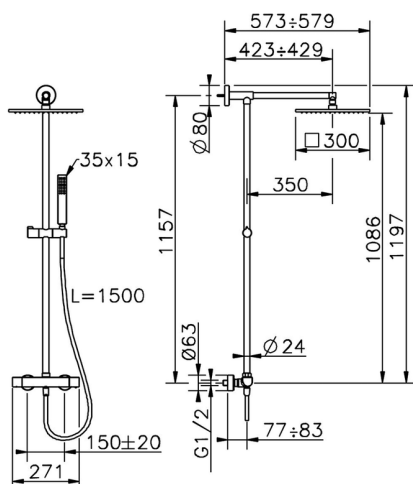

## 2-function Thermostatic shower set COLUMNS\_DCC78040

MODEL **DCC78040**

2-function Thermostatic shower set, 2-outlet devia stop, not adjustable column, sliding shower bracket, 35x15 mm Brass minimalistic one spray handshower, 300x300 BRASS Square headshower 8 mm thick, 150 cm smooth SUPREME Flexible Hose

AVAILABLE FINISHINGS

CHARACTERISTICS

Cartridge Spare Parts **24.04A.PP**

**8x20 Plus P Thermostatic Valve**

### DeviaStop

The Huber Devia Stop technology allows to adjust the water flow and to direct it to the selected output point (overhead soaker, hand shower, etc).