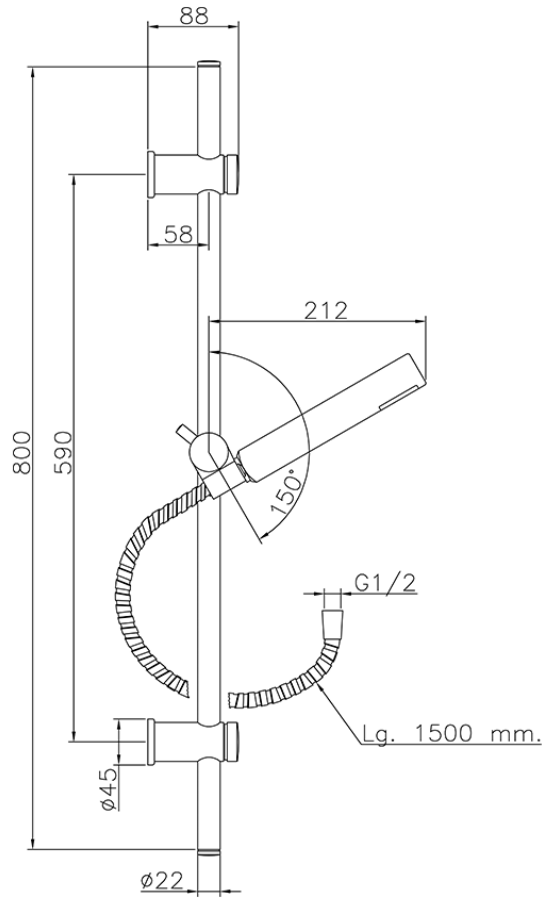

Suite showerset SHOWER_62.13H.

62.13H.

<https://en.huberitalia.com/suite-showerset-shower-62-13h>

2024-11-15