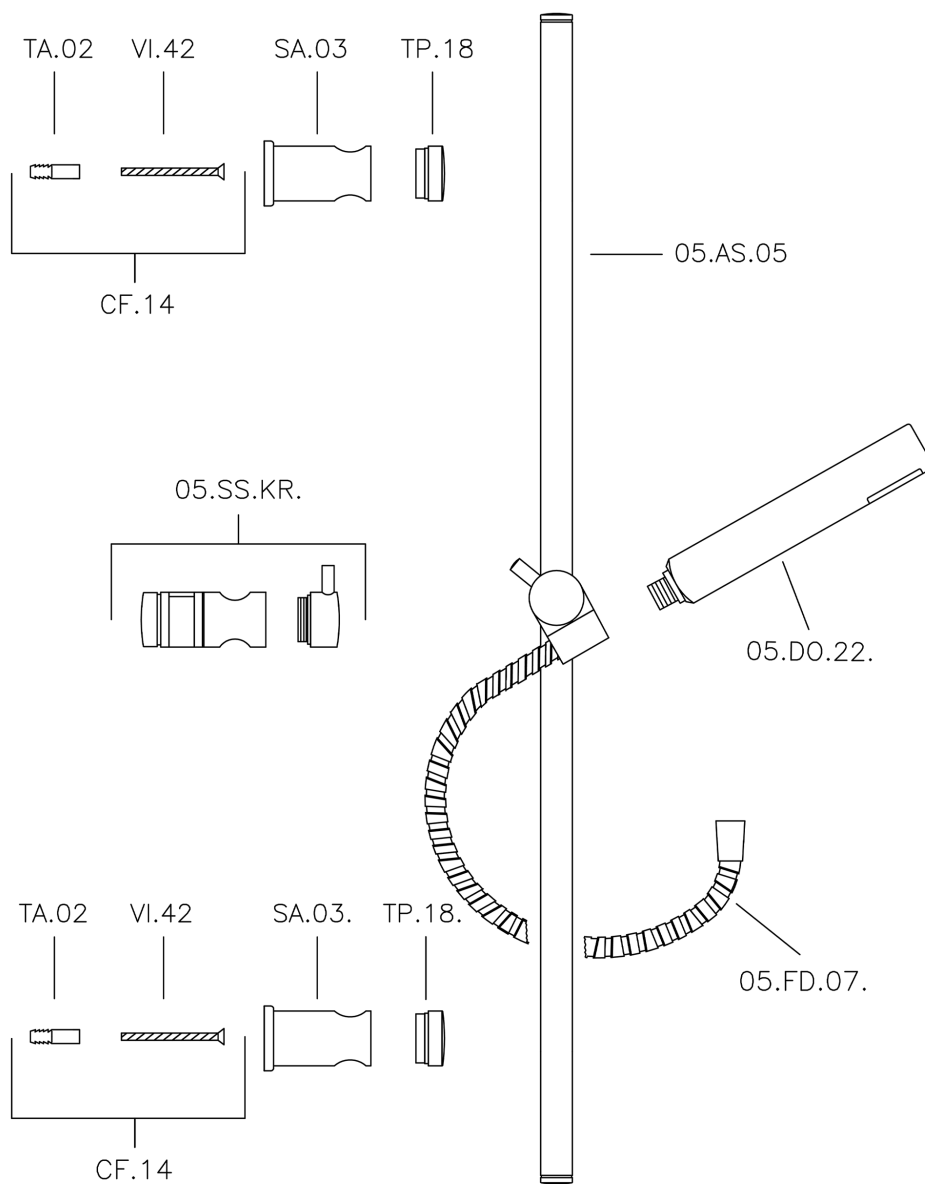

Suite showerset SHOWER_62.13H.

62.13H.

<https://en.huberitalia.com/suite-showerset-shower-62-13h>

2024-11-15