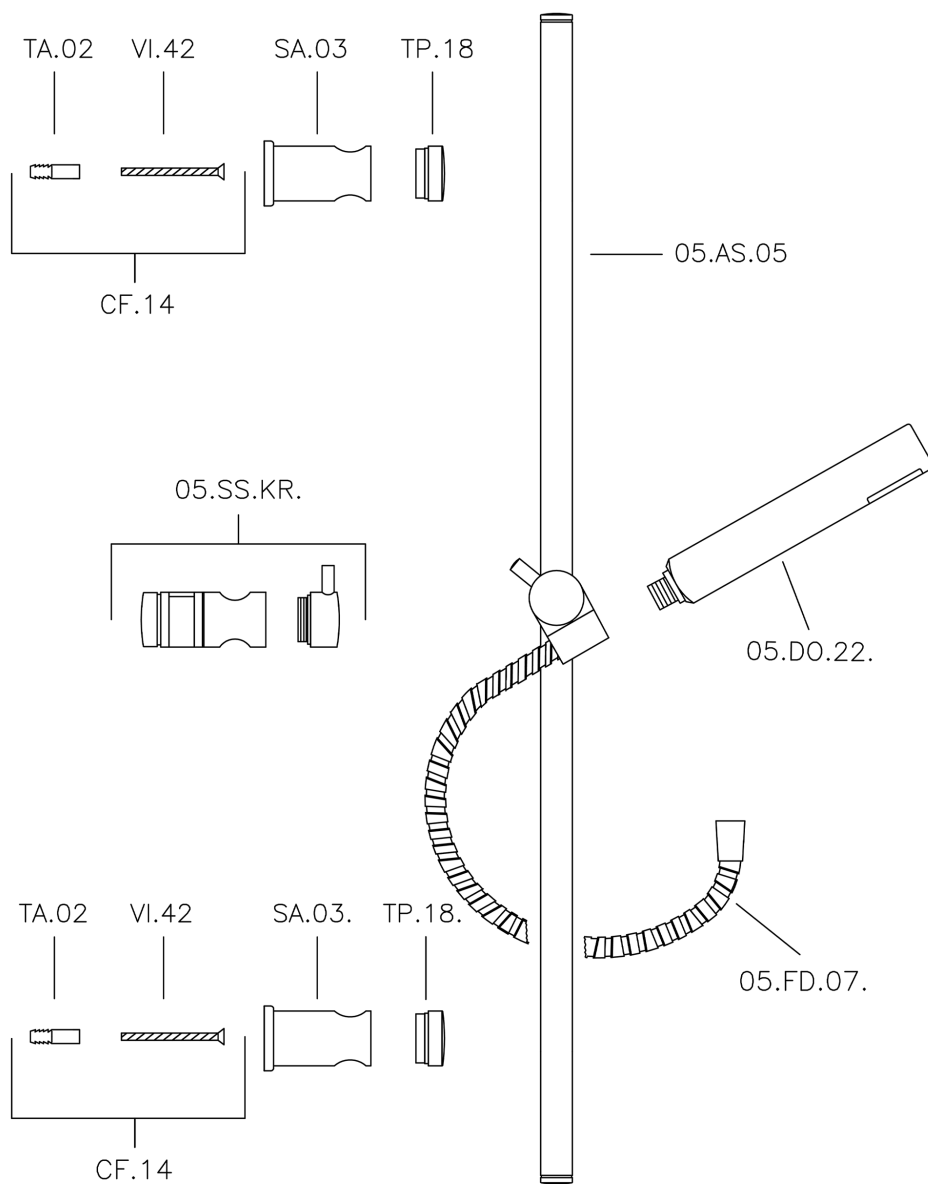

Suite showeret SHOWER_62.13H.

MODEL **62.13H.**

Showerset, 59 cm Sliding rail bar with sliding bracket, ABS 26 mm minimalistic one spray handshower, 150 cm Brass flexible hose

AVAILABLE FINISHINGS

-  **CR** CR Chrome
-  **2W** 2W Brushed Gold
-  **NB** NB Brushed Nickel
-  **NO** NO Matt Black

CHARACTERISTICS

Suite showerset SHOWER_62.13H.

62.13H.

<https://en.huberitalia.com/suite-showerset-shower-62-13h>

2024-11-15