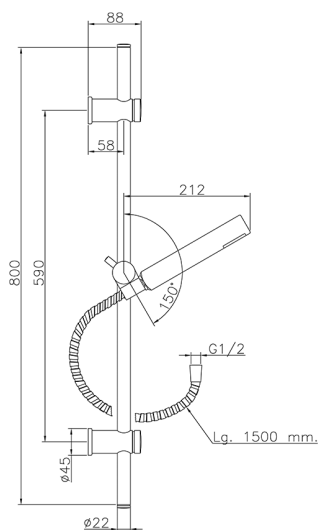

Suite showeret SHOWER_62.13H.

MODEL **62.13H.**

Showerset, 59 cm Sliding rail bar with sliding bracket, ABS 26 mm minimalistic one spray handshower, 150 cm Brass flexible hose

AVAILABLE FINISHINGS

-  **CR** CR Chrome
-  **2W** 2W Brushed Gold
-  **NB** NB Brushed Nickel
-  **NO** NO Matt Black

CHARACTERISTICS

Suite showerset SHOWER_62.13H.

62.13H.

<https://en.huberitalia.com/suite-showerset-shower-62-13h>

2024-11-15