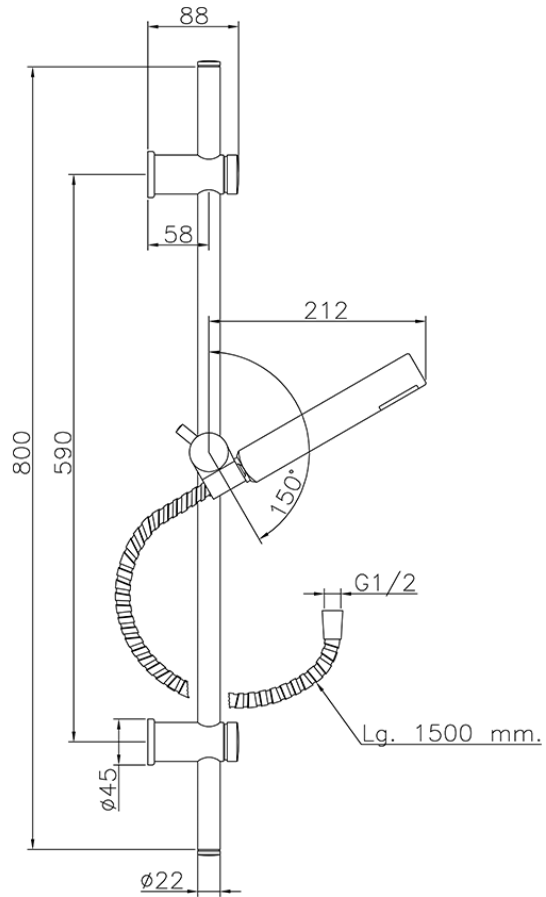

Suite showerset SHOWER_62.13H.

62.13H.

<https://en.huberitalia.com/suite-showerset-shower-62-13h>

2024-11-15