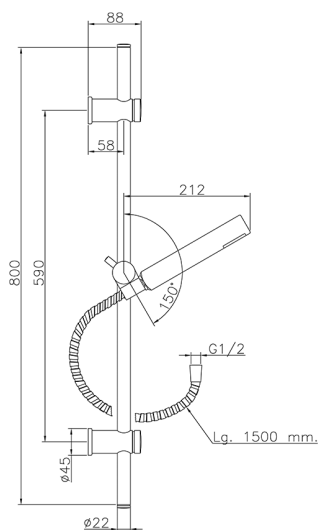

## Suite showeret SHOWER\_62.13H.

MODEL **62.13H.**

Showerset, 59 cm Sliding rail bar with sliding bracket, ABS 26 mm minimalistic one spray handshower, 150 cm Brass flexible hose

## Suite showerset SHOWER\_62.13H.

62.13H.

<https://en.huberitalia.com/suite-showerset-shower-62-13h>

2024-11-15