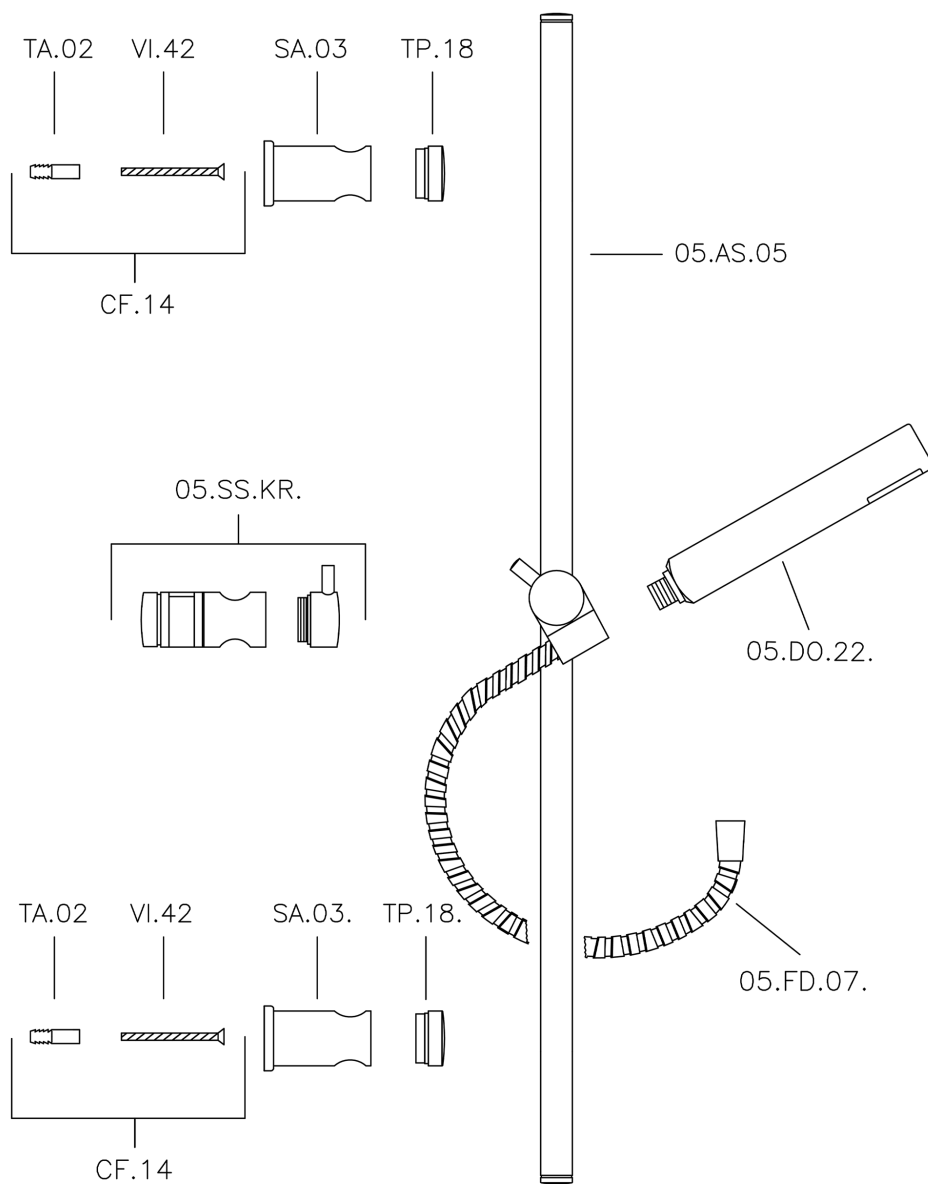

## Suite showeret SHOWER\_62.13H.

MODEL **62.13H.**

Showerset, 59 cm Sliding rail bar with sliding bracket, ABS 26 mm minimalistic one spray handshower, 150 cm Brass flexible hose

## Suite showerset SHOWER\_62.13H.

62.13H.

<https://en.huberitalia.com/suite-showerset-shower-62-13h>

2024-11-15