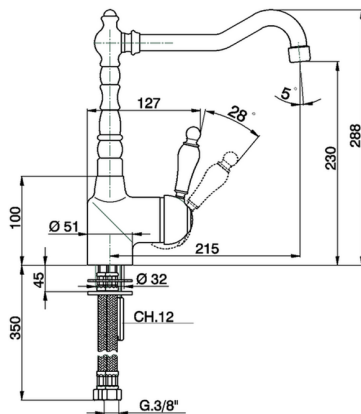

Single lever sink mixer KITCHEN_CM002530

MODEL **CM002530**

Single lever sink mixer, swivel spout, G.3/8" stainless steel flexible hoses

AVAILABLE FINISHINGS

-  **21** 21 Chrome
-  **26** 26 Old Copper
-  **27** 27 Old Bronze
-  **2A** 2A Satin Brushed Nickel

CHARACTERISTICS

Cartridge Spare Parts **ZZ92909000**

43 mm Cartridge

2024-11-21