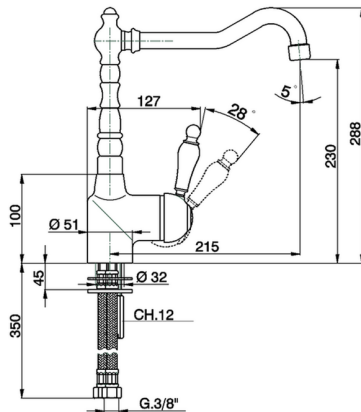

## Single lever sink mixer KITCHEN\_CM002530

MODEL **CM002530**

Single lever sink mixer, swivel spout, G.3/8" stainless steel flexible hoses

### CHARACTERISTICS

Cartridge Spare Parts **ZZ92909000**

**43 mm Cartridge**

2024-11-24