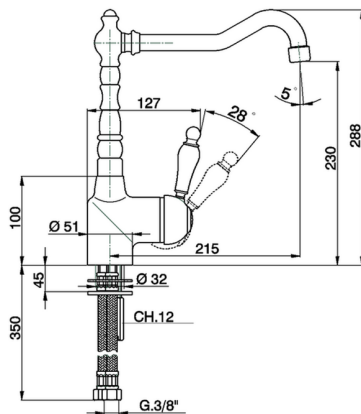

Single lever sink mixer KITCHEN_CM002530

MODEL **CM002530**

Single lever sink mixer, swivel spout, G.3/8" stainless steel flexible hoses

AVAILABLE FINISHINGS

- 
21 21 Chrome
- 
26 26 Old Copper
- 
27 27 Old Bronze
- 
2A 2A Satin Brushed Nickel

CHARACTERISTICS

Cartridge Spare Parts **ZZ92909000**

43 mm Cartridge

2024-11-23