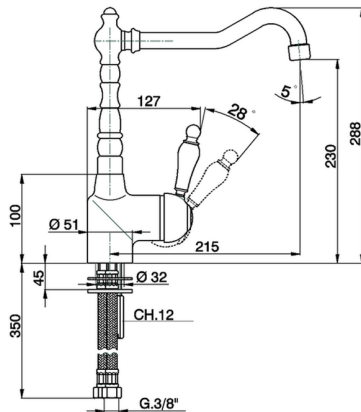

Single lever sink mixer KITCHEN_CM002530

MODEL **CM002530**

Single lever sink mixer, swivel spout, G.3/8" stainless steel flexible hoses

AVAILABLE FINISHINGS

-  **21** 21 Chrome
-  **26** 26 Old Copper
-  **27** 27 Old Bronze
-  **2A** 2A Satin Brushed Nickel

CHARACTERISTICS

Cartridge Spare Parts **ZZ92909000**

43 mm Cartridge

2024-11-21