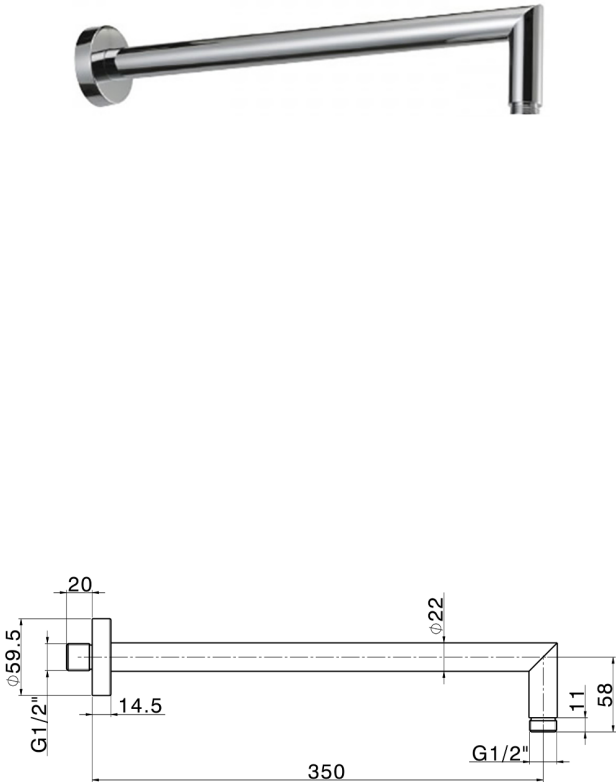

Shower arm SHOWER_SS013380

MODEL **SS013380**

Shower arm, 350 mm length D.20,5 mm, Brass

AVAILABLE FINISHINGS

- **21** 21 Chrome
- **2B** 2B Polished Nickel
- **2P** 2P Rose Gold
- **40** 40 Matt Black
- **4Q** 4Q Matt White
- **2W** 2W Brushed Gold

CHARACTERISTICS

2024-11-15