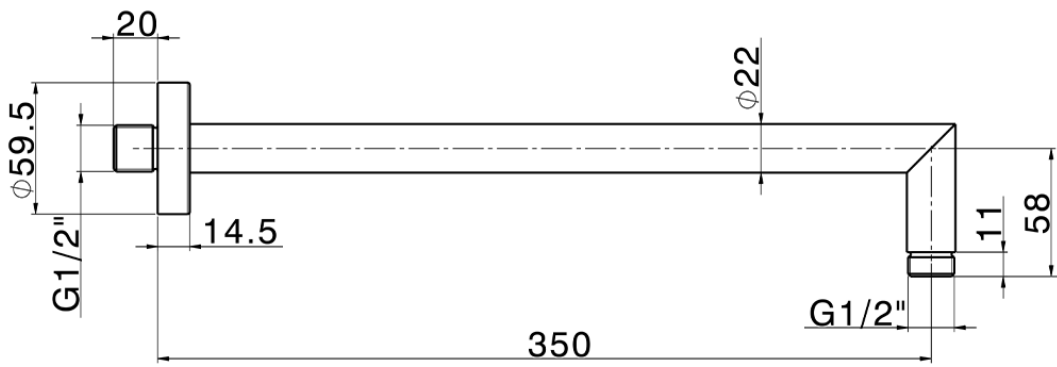

Shower arm SHOWER_SS013380

SS013380

<https://en.huberitalia.com/shower-arm-shower-ss013380>

2024-11-15