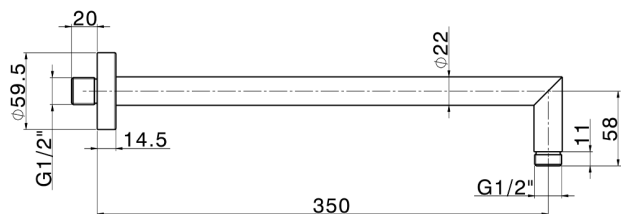

Shower arm SHOWER_SS013380

MODEL **SS013380**

Shower arm, 350 mm length D.20,5 mm, Brass

AVAILABLE FINISHINGS

- **21** 21 Chrome
- **2B** 2B Polished Nickel
- **2P** 2P Rose Gold
- **40** 40 Matt Black
- **4Q** 4Q Matt White
- **2W** 2W Brushed Gold

CHARACTERISTICS

2024-11-15