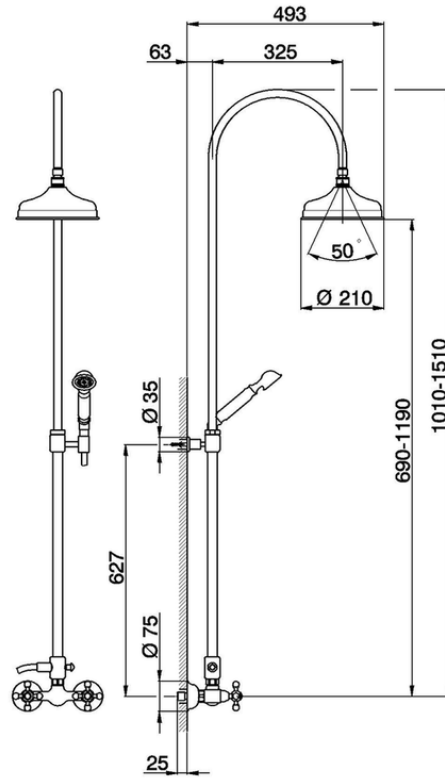

2-function Bath-shower column COLUMNS_AC904051

AC904051

<https://en.huberitalia.com/2-function-bath-shower-column-columns-ac904051>

2024-12-19