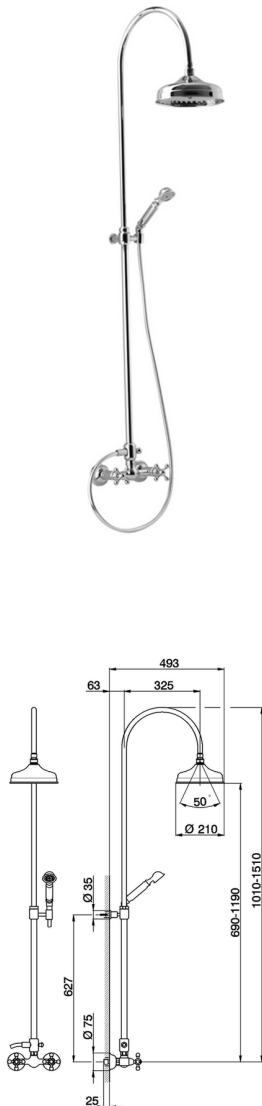

## 2-function Bath-shower column COLUMNS\_AC904051

MODEL **AC904051**

2-function Bath-shower column, 2-outlet diverter, adjustable column, not sliding handshower bracket, 53 mm Brass Classic one spray handshower, D.210 mm Brass round showerhead, 150 cm Brass Flexible Hose

### AVAILABLE FINISHINGS

-  **21** 21 Chrome
-  **24** 24 Gold
-  **27** 27 Old Bronze
-  **2A** 2A Satin Brushed Nickel
-  **74** 74 Chrome/Gold
-  **2W** 2W Brushed Gold