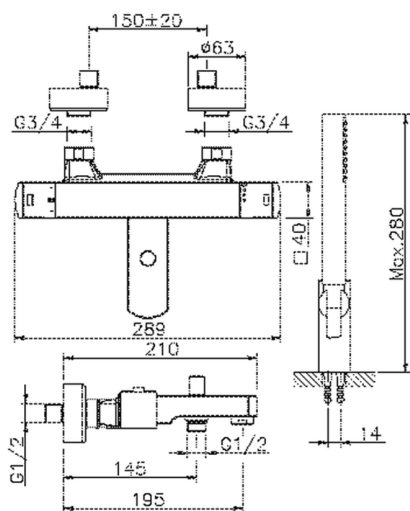

## Thermostatic bath mixer, with shower set DADO\_DDD27010

MODEL **DDD27010**

Thermostatic bath mixer, with shower set, wall mounted swivel handshower bracket, D.26 mm ABS minimalistic one spray handshower, 150 cm smooth SILVERFLEX Flexible Hose

### CHARACTERISTICS

Cartridge Spare Parts **22.04A.AR - ZZ97279004**

**Argo 2 (long filter) Thermostatic Valve**