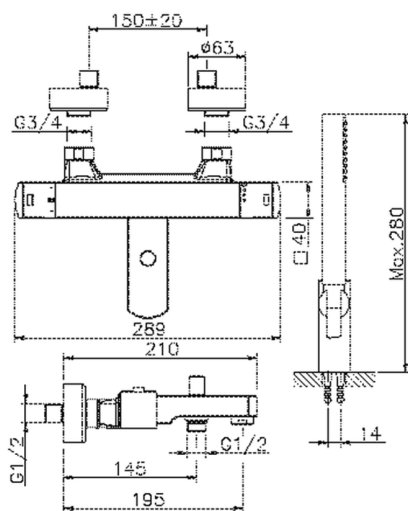

Thermostatic bath mixer, with shower set DADO_DDD27010

MODEL **DDD27010**

Thermostatic bath mixer, with shower set, wall mounted swivel handshower bracket, D.26 mm ABS minimalistic one spray handshower, 150 cm smooth SILVERFLEX Flexible Hose

AVAILABLE FINISHINGS

-  **21** 21 Chrome
-  **2B** 2B Polished Nickel
-  **2F** 2F Brushed Nickel
-  **40** 40 Matt Black
-  **4Q** 4Q Matt White

CHARACTERISTICS

Cartridge Spare Parts **22.04A.AR - ZZ97279004**