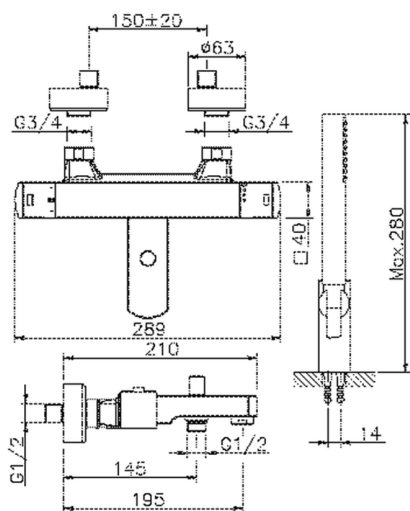

Thermostatic bath mixer, with shower set DADO_DDD27010

MODEL **DDD27010**

Thermostatic bath mixer, with shower set, wall mounted swivel handshower bracket, D.26 mm ABS minimalistic one spray handshower, 150 cm smooth SILVERFLEX Flexible Hose

AVAILABLE FINISHINGS

-  **21** 21 Chrome
-  **2B** 2B Polished Nickel
-  **2F** 2F Brushed Nickel
-  **40** 40 Matt Black
-  **4Q** 4Q Matt White

CHARACTERISTICS

Cartridge Spare Parts **22.04A.AR - ZZ97279004**