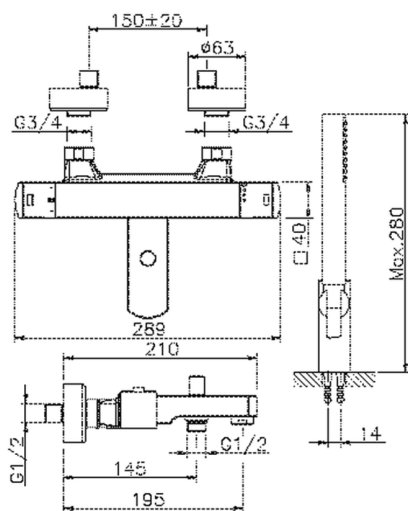

## Thermostatic bath mixer, with shower set DADO\_DDD27010

MODEL **DDD27010**

Thermostatic bath mixer, with shower set, wall mounted swivel handshower bracket, D.26 mm ABS minimalistic one spray handshower, 150 cm smooth SILVERFLEX Flexible Hose

### CHARACTERISTICS

Cartridge Spare Parts **22.04A.AR - ZZ97279004**

**Argo 2 (long filter) Thermostatic Valve**