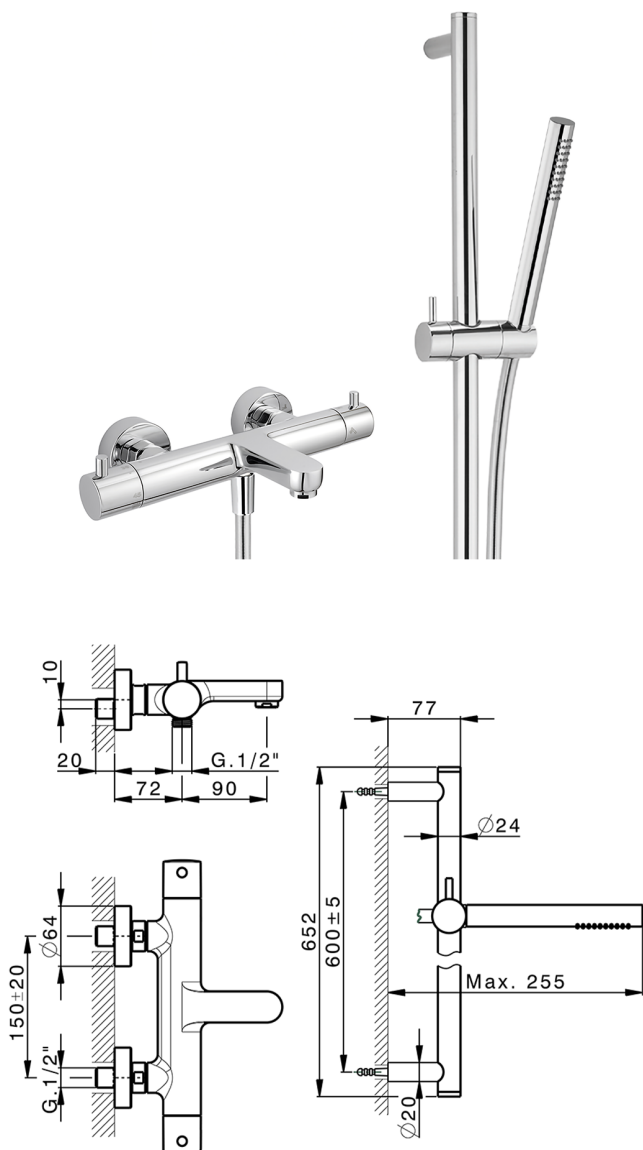

Thermostatic bath-shower mixer with sliding bar M32_MTS23016

MODEL **MTS23016**

Thermostatic bath-shower mixer with sliding bar, 60 cm slide rail kit with sliding bracket, 23 mm Brass One Spray handshower, 150 cm SUPREME smooth flexible hose

AVAILABLE FINISHINGS

-  **21** 21 Chrome
-  **26** 26 Old Copper
-  **2F** 2F Brushed Nickel
-  **2W** 2W Brushed Gold
-  **40** 40 Matt Black
-  **4Q** 4Q Matt White

CHARACTERISTICS

Cartridge Spare Parts **22.04A.AR - ZZ97279004**

Argo 2 (long filter) Thermostatic Valve

DeviaStop

The Huber Devia Stop technology allows to adjust the water flow and to direct it to the selected output point (overhead soaker, hand shower, etc).

SafeTouch