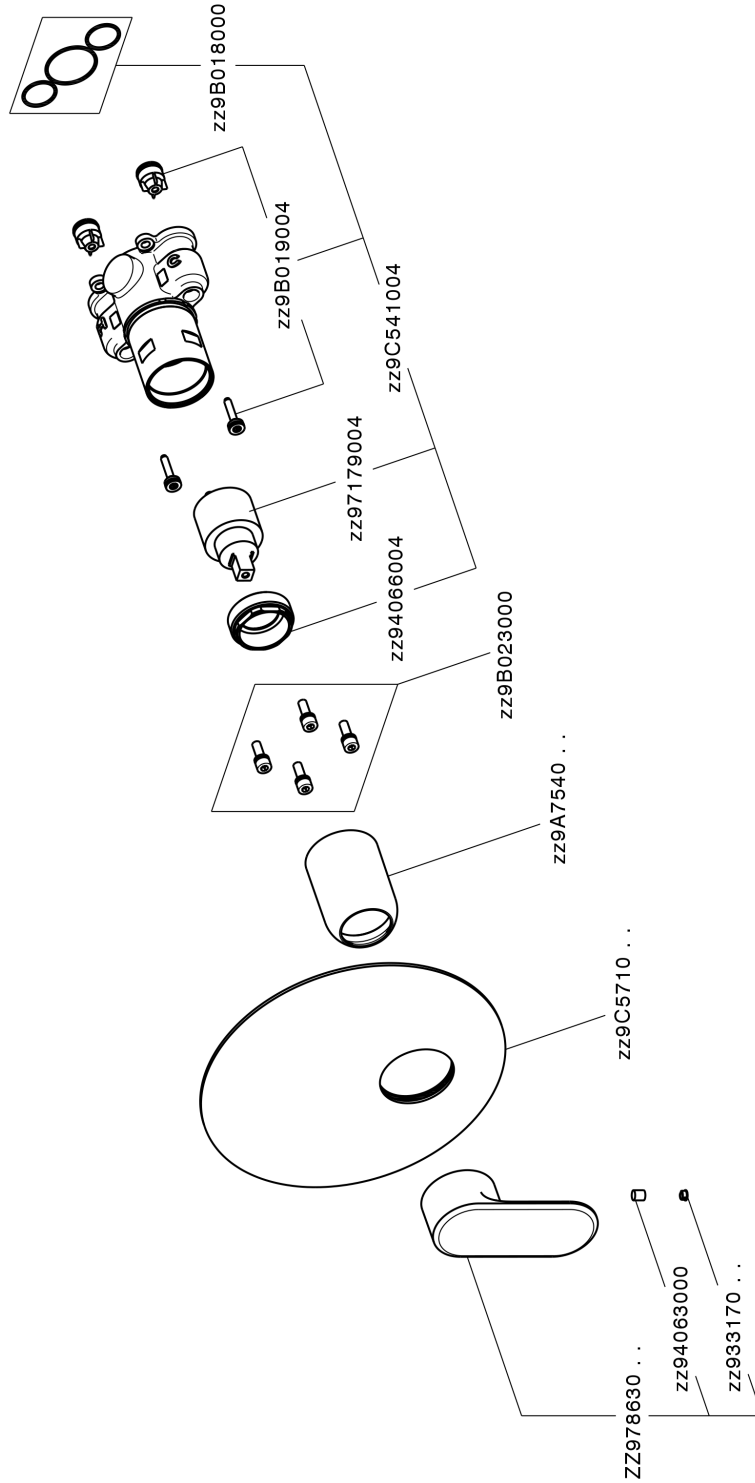

## Exposed part for Single Lever One Box Valve ONE BOX\_LY0BM010

MODEL **LY0BM010**

Exposed part for Single Lever One Box Valve, 1 Outlet, Minimum depth of installation: 67 mm, without concealed part, for items ZB00B030-ZB00B031

### CHARACTERISTICS

Cartridge Spare Parts **ZZ97179000**  
**35 mm Cartridge**  
 Installation **Concealed**  
 Required concealed parts **ZB00B031**  
**ZB00B030**

## Exposed part for Single Lever One Box Valve ONE BOX\_LY0BM010

LY0BM010

<https://en.huberitalia.com/exposed-part-for-single-lever-one-box-valve-one-box-ly0bm010>