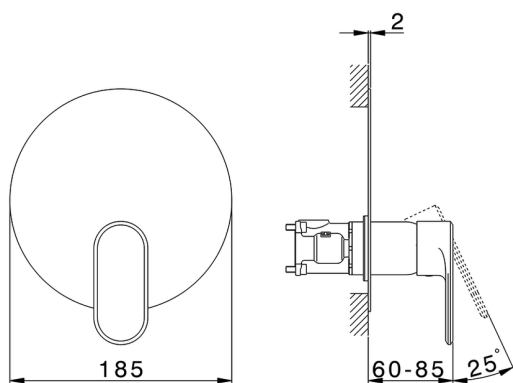

## Exposed part for Single Lever One Box Valve ONE BOX\_LY0BM010

MODEL **LY0BM010**

Exposed part for Single Lever One Box Valve, 1 Outlet, Minimum depth of installation: 67 mm, without concealed part, for items ZB00B030-ZB00B031

### CHARACTERISTICS

Cartridge Spare Parts **ZZ97179000**  
**35 mm Cartridge**  
 Installation **Concealed**  
 Required concealed parts **ZB00B031**  
**ZB00B030**