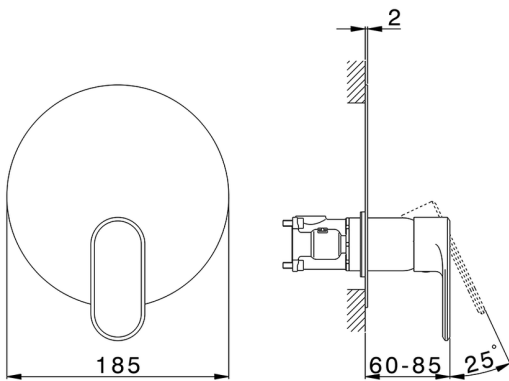

Exposed part for Single Lever One Box Valve ONE BOX_LY0BM010

MODEL **LY0BM010**

Exposed part for Single Lever One Box Valve, 1 Outlet, Minimum depth of installation: 67 mm, without concealed part, for items ZB00B030-ZB00B031

AVAILABLE FINISHINGS

-  **21** 21 Chrome
-  **2B** 2B Polished Nickel
-  **2F** 2F Brushed Nickel
-  **40** 40 Matt Black
-  **4Q** 4Q Matt White

CHARACTERISTICS

Cartridge Spare Parts **ZZ97179000**

35 mm Cartridge

Installation **Concealed**

Required concealed parts **ZB00B031**

ZB00B030

Exposed part for Single Lever One Box Valve ONE BOX_LY0BM010

LY0BM010

<https://en.huberitalia.com/exposed-part-for-single-lever-one-box-valve-one-box-ly0bm010>