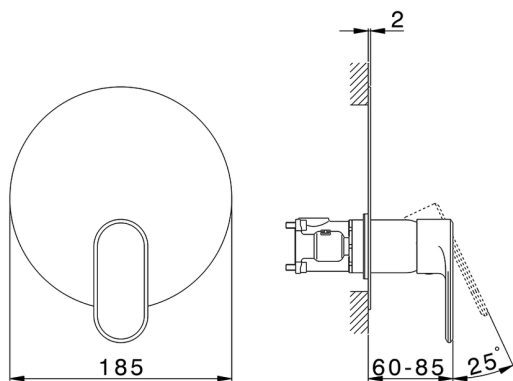

## Exposed part for Single Lever One Box Valve ONE BOX\_LY0BM010

MODEL **LY0BM010**

Exposed part for Single Lever One Box Valve, 1 Outlet, Minimum depth of installation: 67 mm, without concealed part, for items ZB00B030-ZB00B031

### CHARACTERISTICS

Cartridge Spare Parts **ZZ97179000**  
**35 mm Cartridge**  
 Installation **Concealed**  
 Required concealed parts **ZB00B031**  
**ZB00B030**