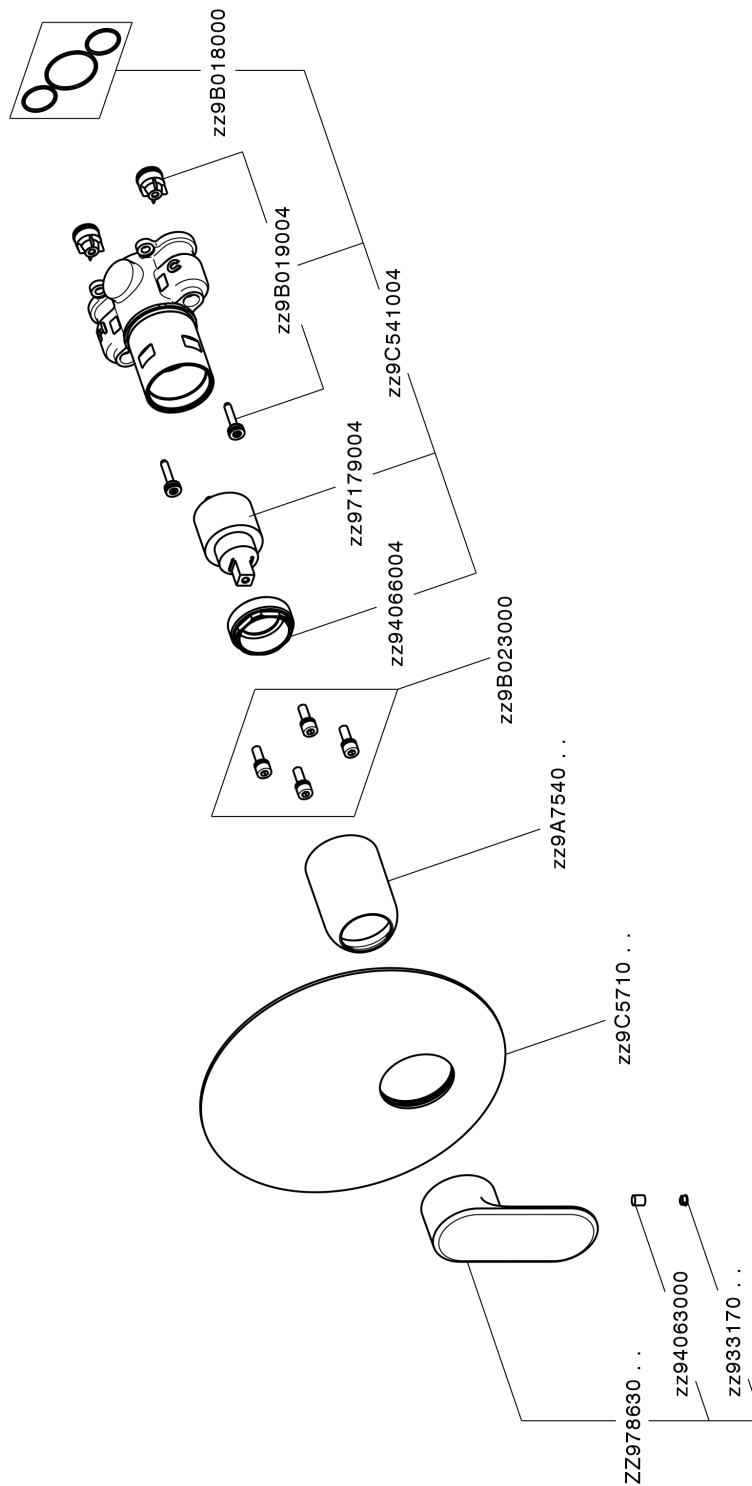

## Exposed part for Single Lever One Box Valve ONE BOX\_LY0BM010

MODEL **LY0BM010**

Exposed part for Single Lever One Box Valve, 1 Outlet, Minimum depth of installation: 67 mm, without concealed part, for items ZB00B030-ZB00B031

### CHARACTERISTICS

Cartridge Spare Parts **ZZ97179000**  
**35 mm Cartridge**  
 Installation **Concealed**  
 Required concealed parts **ZB00B031**  
**ZB00B030**

## Exposed part for Single Lever One Box Valve ONE BOX\_LY0BM010

LY0BM010

<https://en.huberitalia.com/exposed-part-for-single-lever-one-box-valve-one-box-ly0bm010>