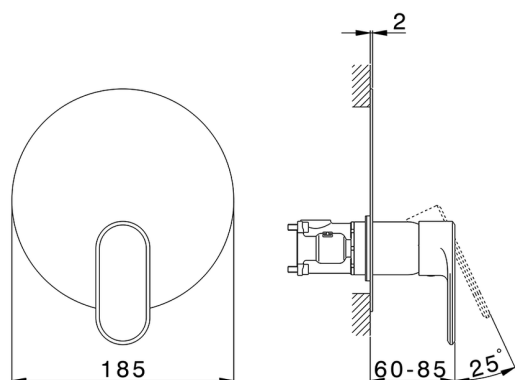

## Exposed part for Single Lever One Box Valve ONE BOX\_LY0BM010

MODEL **LY0BM010**

Exposed part for Single Lever One Box Valve, 1 Outlet, Minimum depth of installation: 67 mm, without concealed part, for items ZB00B030-ZB00B031

### CHARACTERISTICS

Cartridge Spare Parts **ZZ97179000**  
**35 mm Cartridge**  
 Installation **Concealed**  
 Required concealed parts **ZB00B031**  
**ZB00B030**