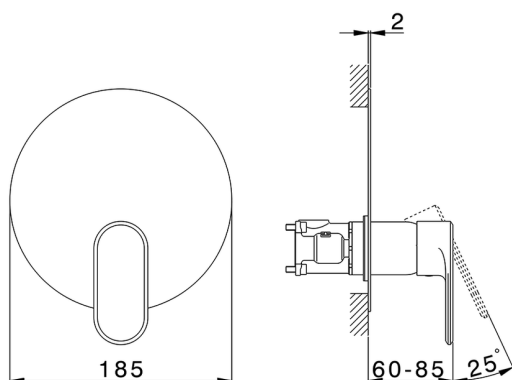

Exposed part for Single Lever One Box Valve ONE BOX_LY0BM010

MODEL **LY0BM010**

Exposed part for Single Lever One Box Valve, 1 Outlet, Minimum depth of installation: 67 mm, without concealed part, for items ZB00B030-ZB00B031

AVAILABLE FINISHINGS

-  **21** 21 Chrome
-  **2B** 2B Polished Nickel
-  **2F** 2F Brushed Nickel
-  **40** 40 Matt Black
-  **4Q** 4Q Matt White

CHARACTERISTICS

Cartridge Spare Parts **ZZ97179000**
35 mm Cartridge
 Installation **Concealed**
 Required concealed parts **ZB00B031**
ZB00B030

Exposed part for Single Lever One Box Valve ONE BOX_LY0BM010

LY0BM010

<https://en.huberitalia.com/exposed-part-for-single-lever-one-box-valve-one-box-ly0bm010>

One Box Universal Concealed Part ONE BOX_ZB00B031