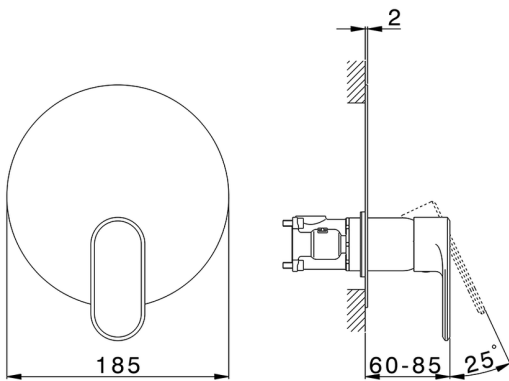

## Exposed part for Single Lever One Box Valve ONE BOX\_LY0BM010

MODEL **LY0BM010**

Exposed part for Single Lever One Box Valve, 1 Outlet, Minimum depth of installation: 67 mm, without concealed part, for items ZB00B030-ZB00B031

### CHARACTERISTICS

Cartridge Spare Parts **ZZ97179000**

**35 mm Cartridge**

Installation **Concealed**

Required concealed parts **ZB00B031**

**ZB00B030**

Exposed part for Single Lever One Box Valve ONE BOX\_LY0BM010