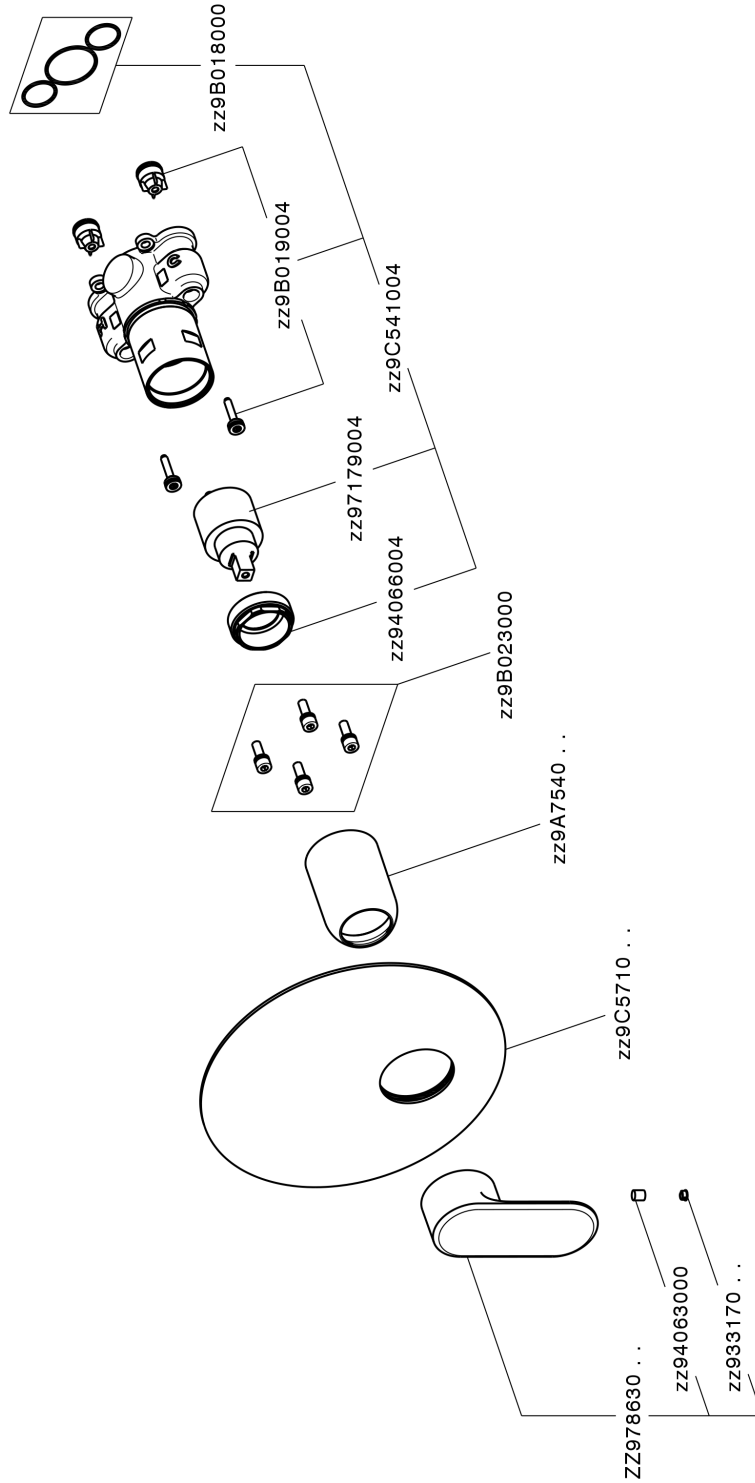

## Exposed part for Single Lever One Box Valve ONE BOX\_LY0BM010

MODEL **LY0BM010**

Exposed part for Single Lever One Box Valve, 1 Outlet, Minimum depth of installation: 67 mm, without concealed part, for items ZB00B030-ZB00B031

### CHARACTERISTICS

Cartridge Spare Parts **ZZ97179000**

**35 mm Cartridge**

Installation **Concealed**

Required concealed parts **ZB00B031**

**ZB00B030**

Exposed part for Single Lever One Box Valve ONE BOX\_LY0BM010

LY0BM010

<https://en.huberitalia.com/exposed-part-for-single-lever-one-box-valve-one-box-ly0bm010>

## One Box Universal Concealed Part ONE BOX\_ZB00B031

MODEL **ZB00B031**

One Box Universal Concealed Part, for 1 or 2 or 3 outlet thermostatic or single lever, without trim kit, with noise reducers, with sealing gasket