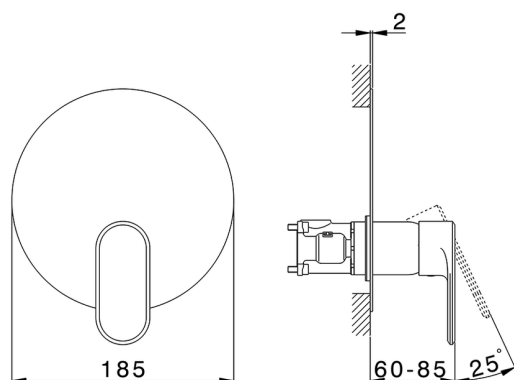

## Exposed part for Single Lever One Box Valve ONE BOX\_LY0BM010

MODEL **LY0BM010**

Exposed part for Single Lever One Box Valve, 1 Outlet, Minimum depth of installation: 67 mm, without concealed part, for items ZB00B030-ZB00B031

### CHARACTERISTICS

Cartridge Spare Parts **ZZ97179000**  
**35 mm Cartridge**  
 Installation **Concealed**  
 Required concealed parts **ZB00B031**  
**ZB00B030**