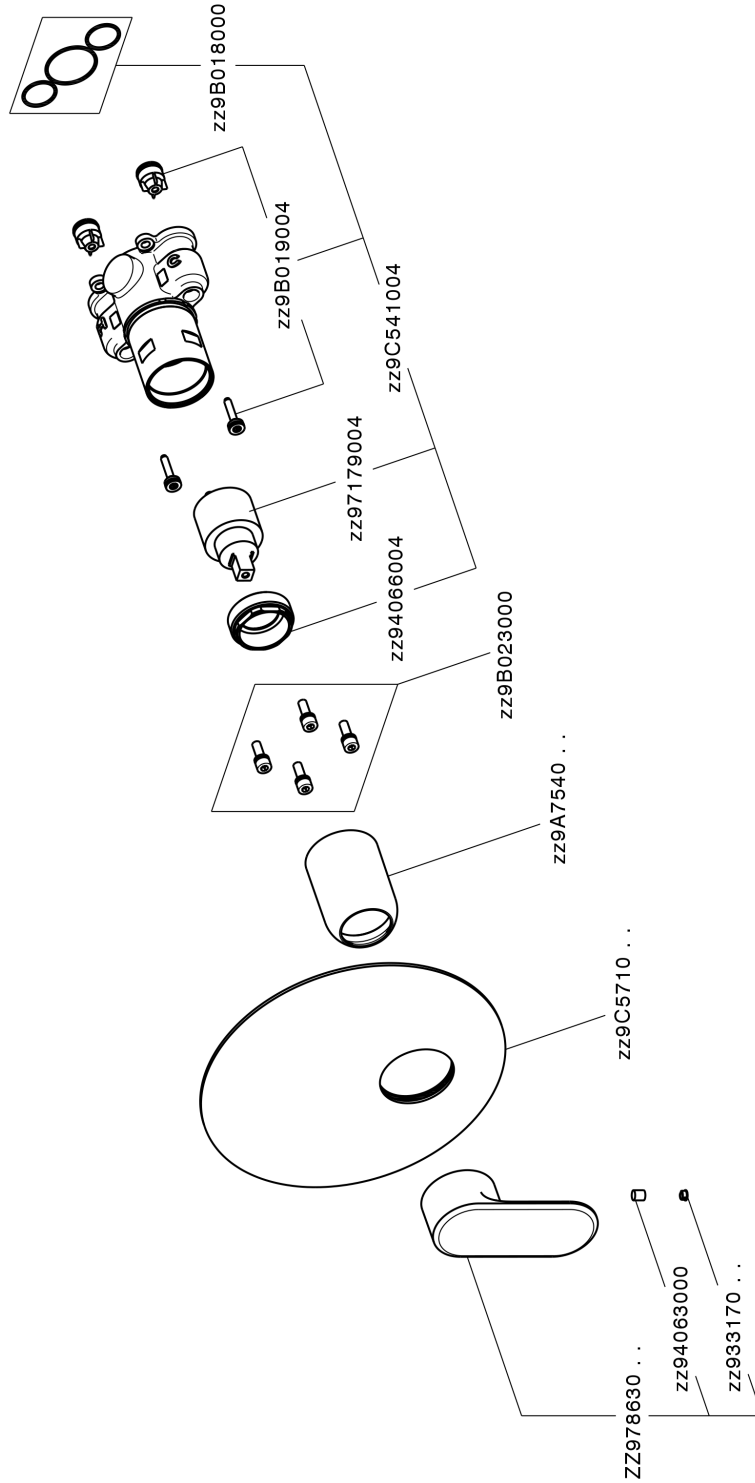

Exposed part for Single Lever One Box Valve ONE BOX_LY0BM010

MODEL **LY0BM010**

Exposed part for Single Lever One Box Valve, 1 Outlet, Minimum depth of installation: 67 mm, without concealed part, for items ZB00B030-ZB00B031

AVAILABLE FINISHINGS

-  **21** 21 Chrome
-  **2B** 2B Polished Nickel
-  **2F** 2F Brushed Nickel
-  **40** 40 Matt Black
-  **4Q** 4Q Matt White

CHARACTERISTICS

Cartridge Spare Parts **ZZ97179000**
35 mm Cartridge
 Installation **Concealed**
 Required concealed parts **ZB00B031**
ZB00B030

Exposed part for Single Lever One Box Valve ONE BOX_LY0BM010

LY0BM010

<https://en.huberitalia.com/exposed-part-for-single-lever-one-box-valve-one-box-ly0bm010>

One Box Universal Concealed Part ONE BOX_ZB00B031

MODEL **ZB00B031**

One Box Universal Concealed Part, for 1 or 2 or 3 outlet thermostatic or single lever, without trim kit, with noise reducers, with sealing gasket

AVAILABLE FINISHINGS

CHARACTERISTICS

Concealed	1
Installation	Concealed