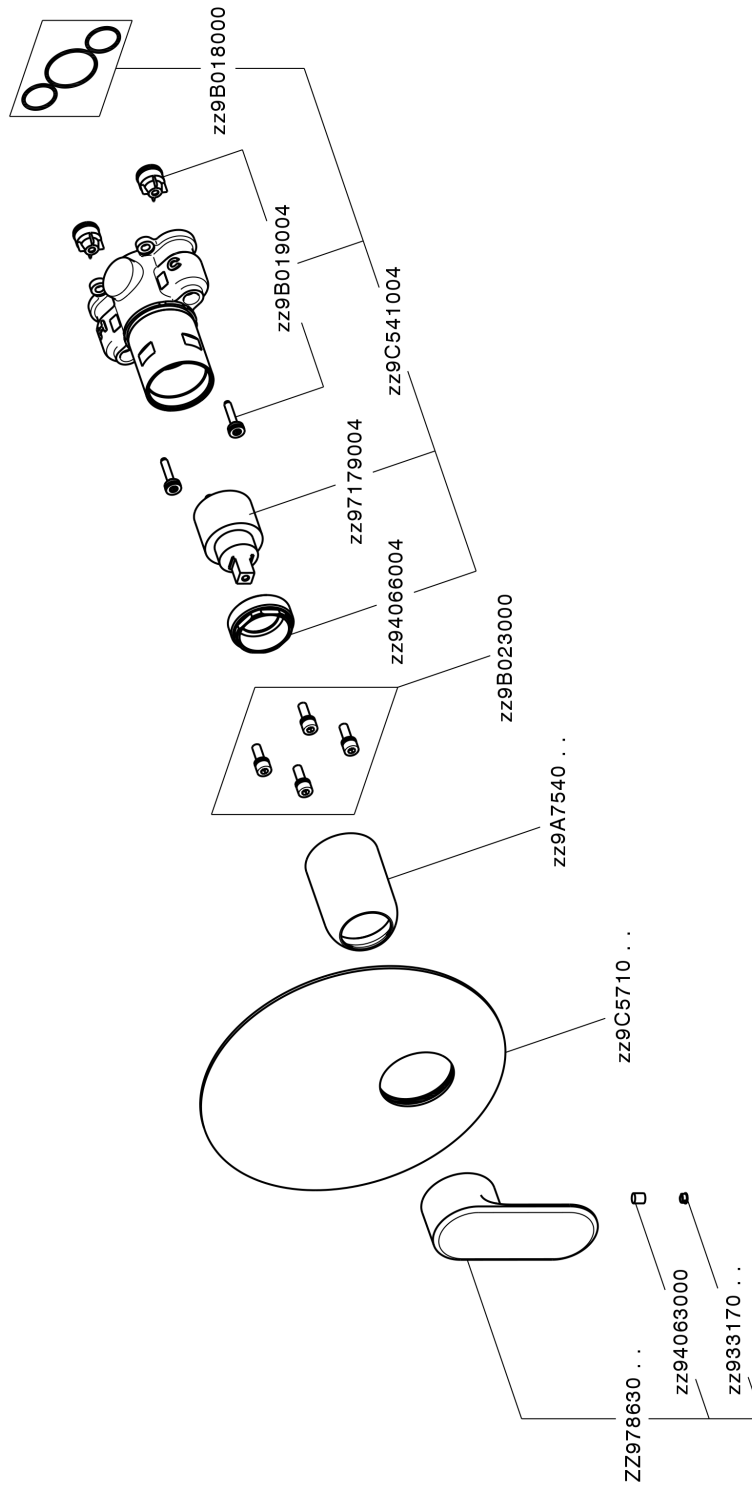

## Exposed part for Single Lever One Box Valve ONE BOX\_LY0BM010

MODEL **LY0BM010**

Exposed part for Single Lever One Box Valve, 1 Outlet, Minimum depth of installation: 67 mm, without concealed part, for items ZB00B030-ZB00B031

### CHARACTERISTICS

Cartridge Spare Parts **ZZ97179000**  
**35 mm Cartridge**  
 Installation **Concealed**  
 Required concealed parts **ZB00B031**  
**ZB00B030**

## Exposed part for Single Lever One Box Valve ONE BOX\_LY0BM010

LY0BM010

<https://en.huberitalia.com/exposed-part-for-single-lever-one-box-valve-one-box-ly0bm010>