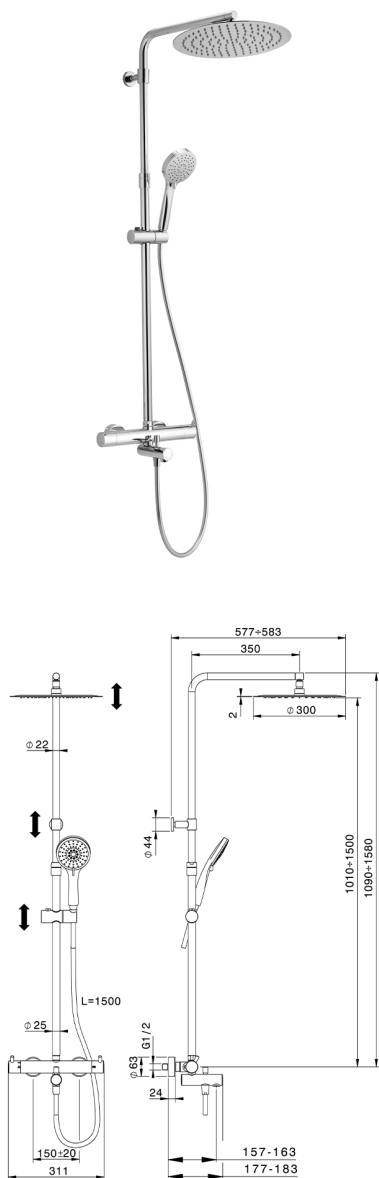

3-function Thermostatic shower set NUOVA KIRUNA_KRC8502A

MODEL **KRC8502A**

3-function Thermostatic shower set, 2-outlet devia stop, adjustable riser column, sliding handshower holder, 100 mm ABS 3 sprays handshower, 300 mm round showerhead 2 mm thick INOX, 150 cm smooth SILVERFLEX Flexible Hose

AVAILABLE FINISHINGS

-  **21** 21 Chrome
-  **26** 26 Old Copper
-  **2F** 2F Brushed Nickel
-  **2W** 2W Brushed Gold
-  **40** 40 Matt Black
-  **4Q** 4Q Matt White

CHARACTERISTICS

Cartridge Spare Parts **22.04A.AR - ZZ97279004**

Argo 2 (long filter) Thermostatic Valve

DeviaStop

The Huber Devia Stop technology allows to adjust the water flow and to direct it to the selected output point (overhead soaker, hand shower, etc).

Thermostatic