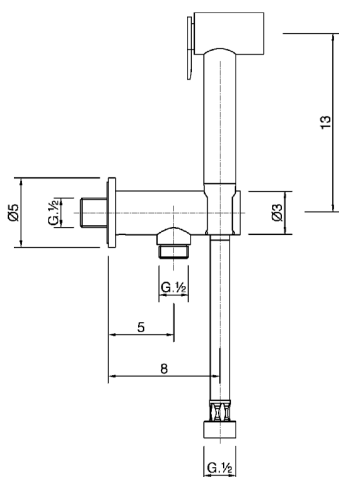

CHARACTERISTICS

Bidet handshower