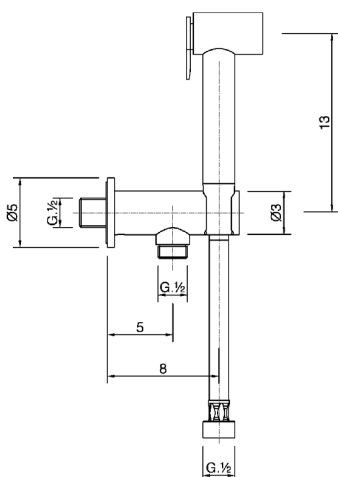

Bidet handshower set HYGENIC SHOWERS_TT007910

MODEL **TT007910**

Bidet handshower set, wall mounted bracket with safety valve, Bidet handshower, 120 cm PVC flexible hose

AVAILABLE FINISHINGS

-  **21** 21 Chrome
-  **24** 24 Gold

CHARACTERISTICS

Bidet handshower

2026-06-26