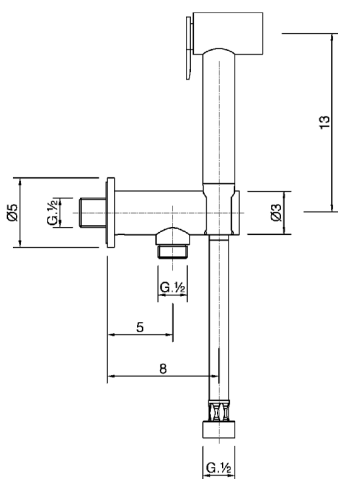

2026-05-30