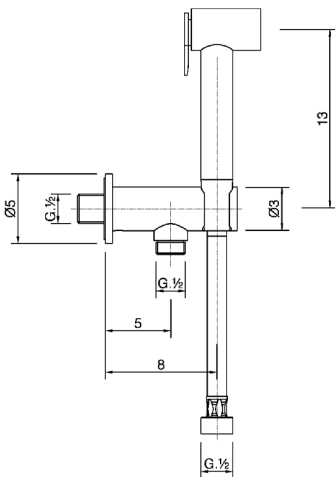

CHARACTERISTICS

Bidet handshower