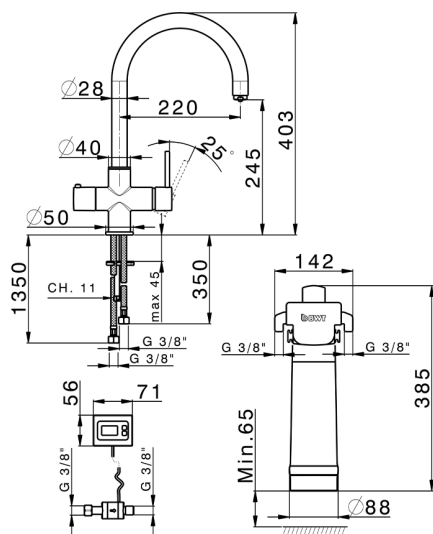

PURE Single Lever Sink Mixer KITCHEN_TV00Z985

MODEL **TV00Z985**

PURE Single Lever Sink Mixer, swivel spout, separated water supply: filtered and mains water, purified water opening control, BWT filtration set consisting of: - filter litre counter for filter monitoring, - BWT filter head, - BWT 'BestTaste' filter (10,000 litres), activated carbon eliminates unpleasant odour & taste, particles filtration, heavy metal reduction

AVAILABLE FINISHINGS

-  **21** 21 Chrome
-  **2F** 2F Brushed Nickel
-  **40** 40 Matt Black

CHARACTERISTICS

Cartridge Spare Parts **ZZ94034000**
35 mm Cartridge

EcoStop

EcoStop feature limits water flow to approximately 50% of maximum output with one point of resistance on setting. Push slightly past the middle stop only when full water output is required. This will save water up to 50%.