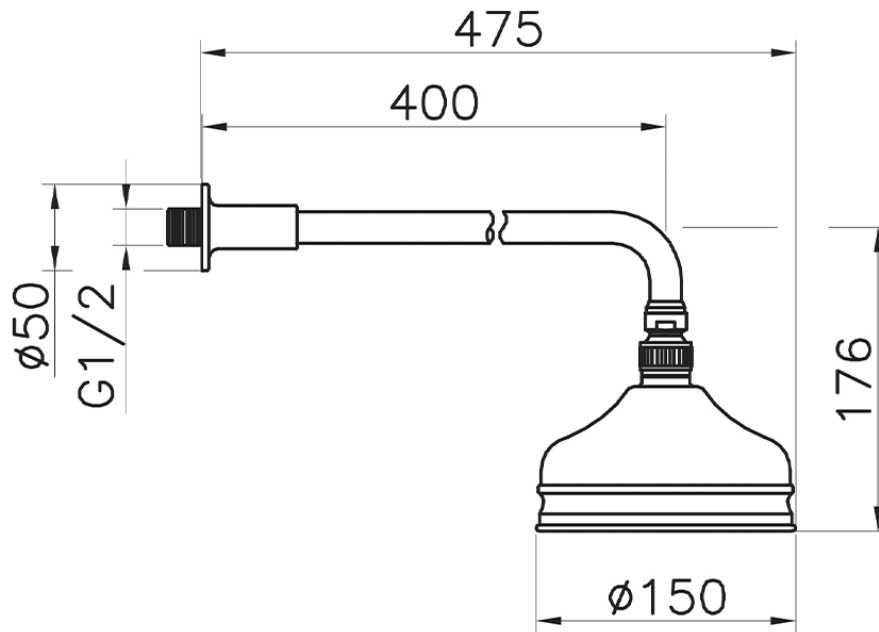

Shower arm with VT-CS showerhead SHOWER_611.01H.

611.01H.

<https://en.huberitalia.com/shower-arm-with-vt-cs-showerhead-shower-611-01h>

2024-11-15