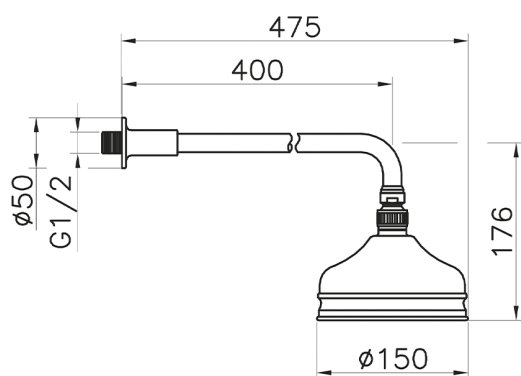

## Shower arm with VT-CS showerhead SHOWER\_611.01H.

MODEL **611.01H.**

Shower arm with VT-CS showerhead, 150 mm Brass  
Round Head Shower, 400 mm Shower Arm

## Shower arm with VT-CS showerhead SHOWER\_611.01H.

611.01H.

<https://en.huberitalia.com/shower-arm-with-vt-cs-showerhead-shower-611-01h>

2024-11-15