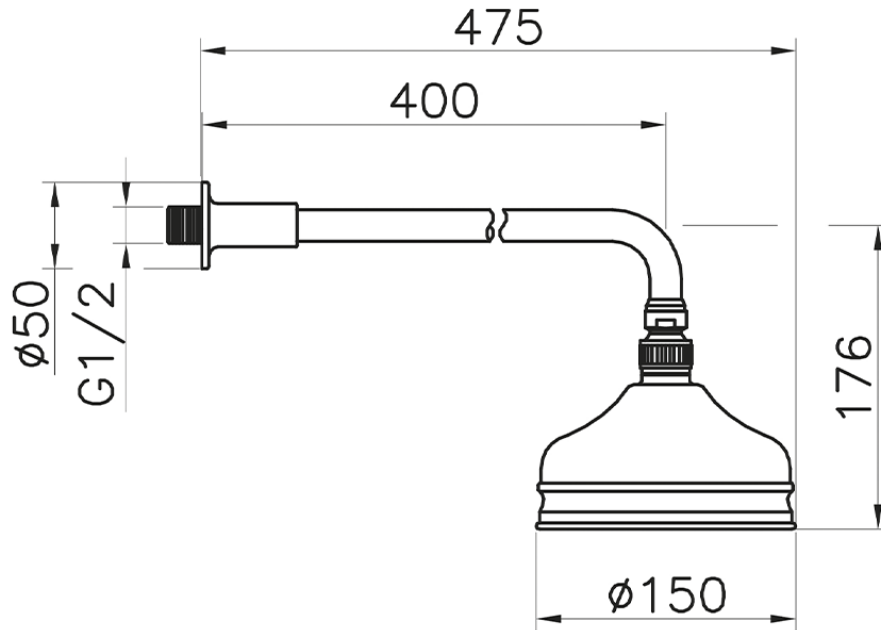

Shower arm with VT-CS showerhead SHOWER_611.01H.

611.01H.

<https://en.huberitalia.com/shower-arm-with-vt-cs-showerhead-shower-611-01h>

2024-11-15