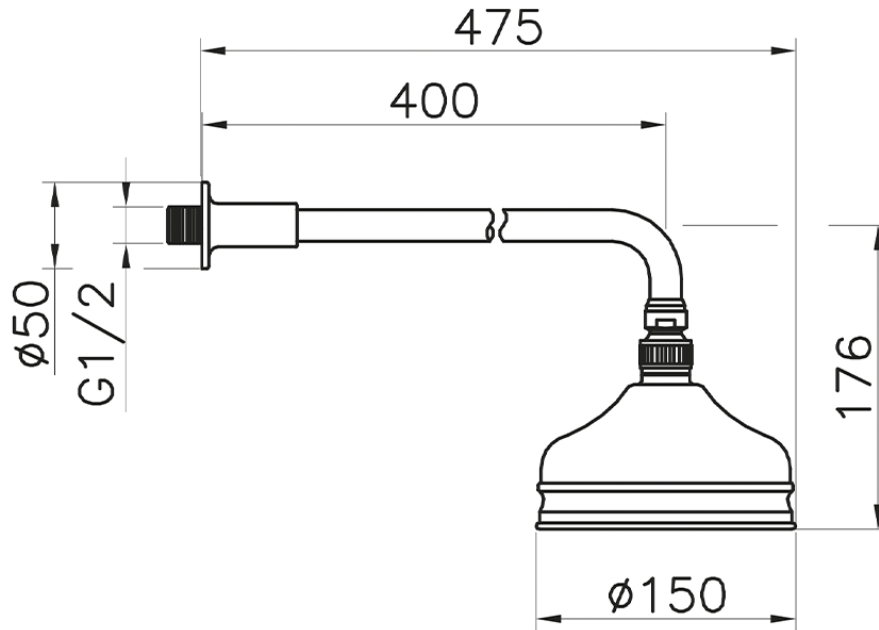

Shower arm with VT-CS showerhead SHOWER_611.01H.

611.01H.

<https://en.huberitalia.com/shower-arm-with-vt-cs-showerhead-shower-611-01h>

2024-11-15