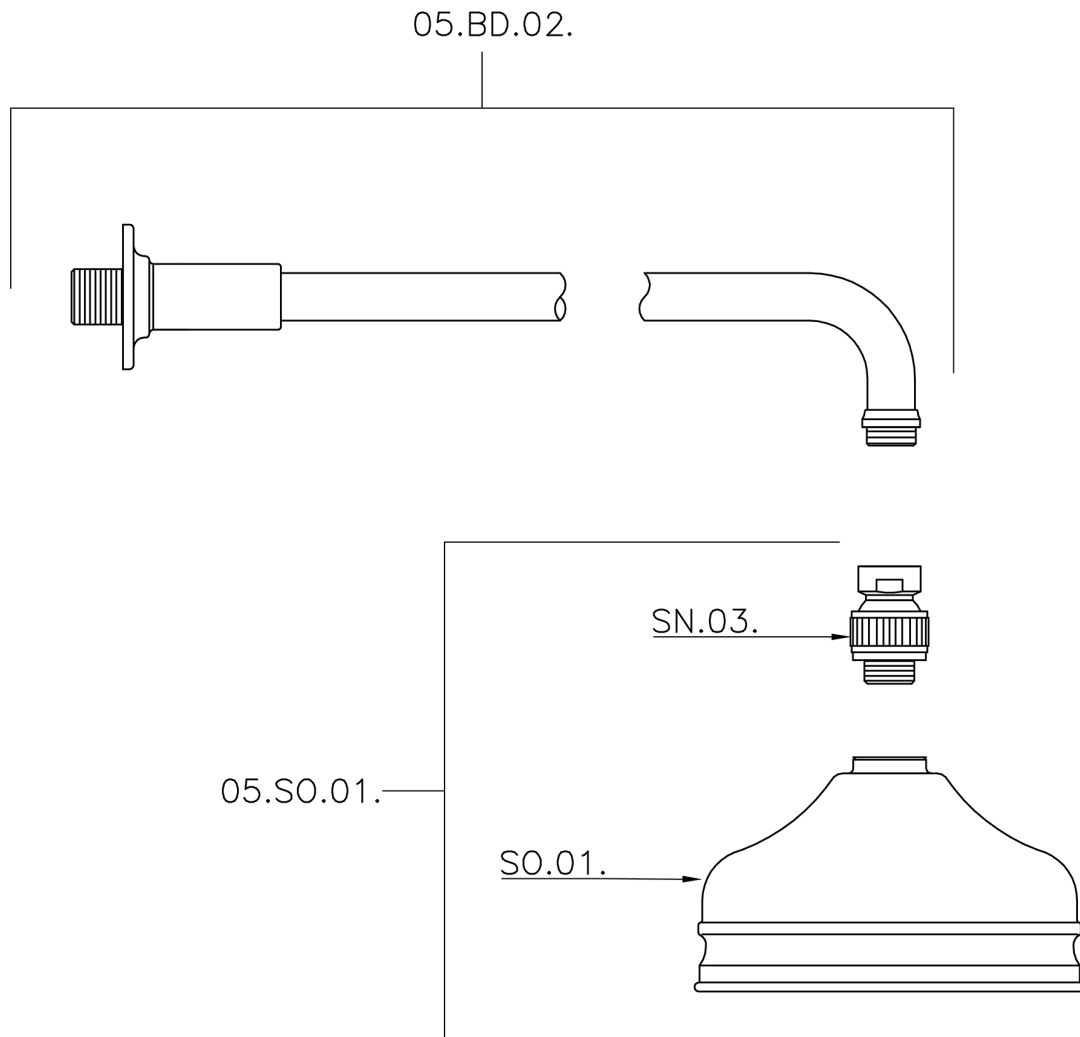

Shower arm with VT-CS showerhead SHOWER_611.01H.

611.01H.

<https://en.huberitalia.com/shower-arm-with-vt-cs-showerhead-shower-611-01h>

2024-11-15