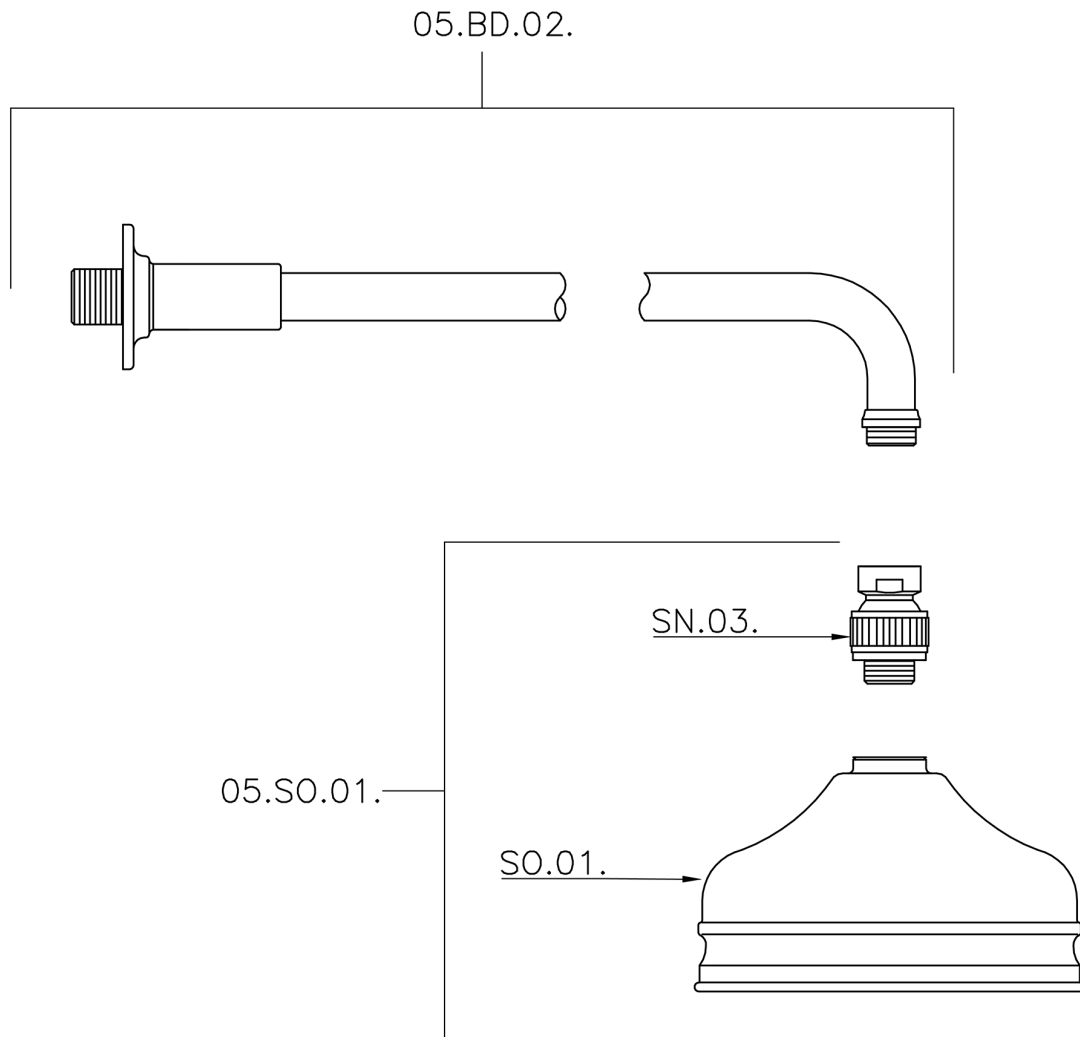

## Shower arm with VT-CS showerhead SHOWER\_611.01H.

MODEL **611.01H.**

Shower arm with VT-CS showerhead, 150 mm Brass  
Round Head Shower, 400 mm Shower Arm

## Shower arm with VT-CS showerhead SHOWER\_611.01H.

611.01H.

<https://en.huberitalia.com/shower-arm-with-vt-cs-showerhead-shower-611-01h>

2024-11-15