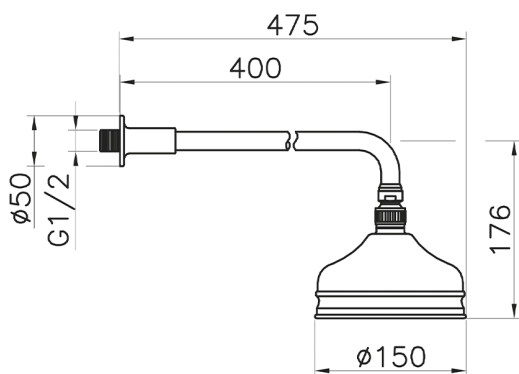

## Shower arm with VT-CS showerhead SHOWER\_611.01H.

MODEL **611.01H.**

Shower arm with VT-CS showerhead, 150 mm Brass  
Round Head Shower, 400 mm Shower Arm

## Shower arm with VT-CS showerhead SHOWER\_611.01H.

611.01H.

<https://en.huberitalia.com/shower-arm-with-vt-cs-showerhead-shower-611-01h>

2024-11-15