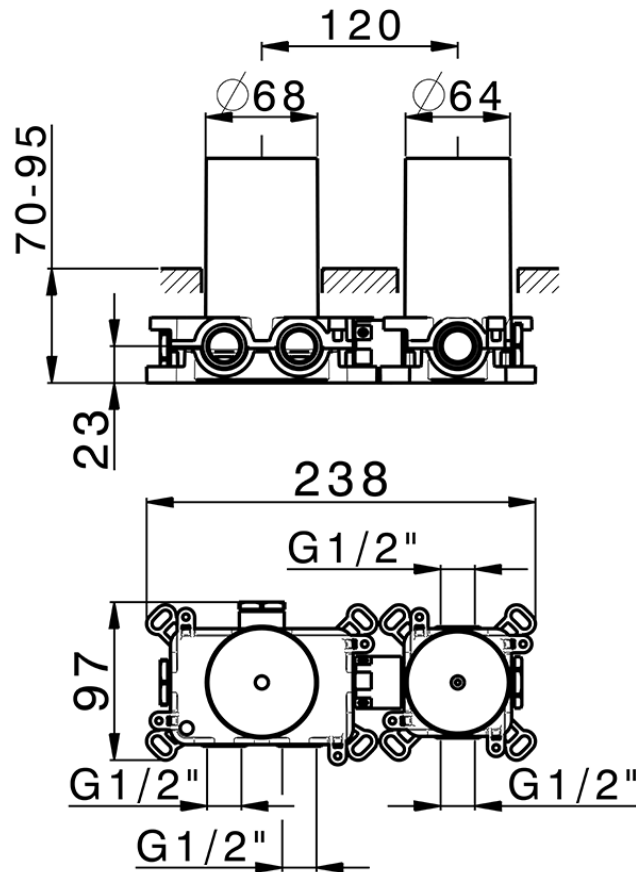

1 Function thermostatic concealed valve PUSH&SHOWER_ZB0G61R0

ZB0G61R0

<https://en.huberitalia.com/1-function-thermostatic-concealed-valve-pushshower-zb0g61r0>

2026-04-08