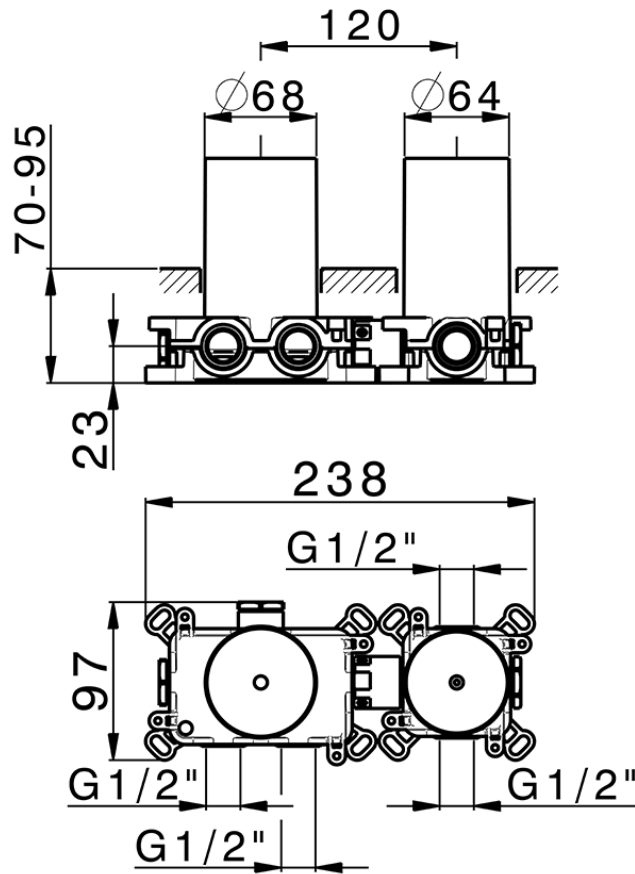

1 Function thermostatic concealed valve PUSH&SHOWER\_ZB0G61R0

ZB0G61R0

<https://en.huberitalia.com/1-function-thermostatic-concealed-valve-pushshower-zb0g61r0>

2026-06-13