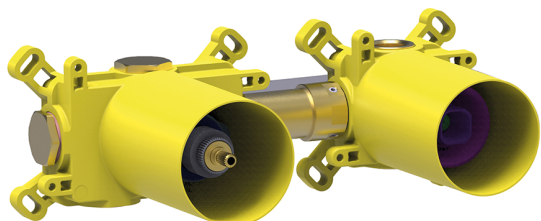

1 Function thermostatic concealed valve PUSH&SHOWER_ZB0G61R0

MODEL **ZB0G61R0**

1 Function thermostatic concealed valve, ON/OFF button with flow rate regulation, with protection guard box, to match with exposed parts: 1 Thermo 1 Push&Shower, without Thermo/ Push&Shower exposed parts

AVAILABLE FINISHINGS

04 04 Without finishing

CHARACTERISTICS

Cartridge Spare Parts **22.04A.AR - ZZ97279004**

Argo 2 (long filter) Thermostatic Valve

Concealed **1**

Thermostatic

The Huber thermostatic is your personal water manager, helping you to handle, control and save water and energy.