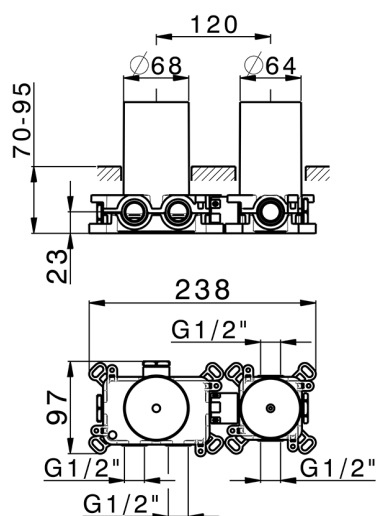

1 Function thermostatic concealed valve PUSH&SHOWER_ZB0G61R0

MODEL **ZB0G61R0**

1 Function thermostatic concealed valve, ON/OFF button with flow rate regulation, with protection guard box, to match with exposed parts: 1 Thermo 1 Push&Shower, without Thermo/ Push&Shower exposed parts

AVAILABLE FINISHINGS

04 04 Without finishing

CHARACTERISTICS

Cartridge Spare Parts **22.04A.AR - ZZ97279004**

Argo 2 (long filter) Thermostatic Valve

Concealed **1**

Thermostatic

The Huber thermostatic is your personal water manager, helping you to handle, control and save water and energy.