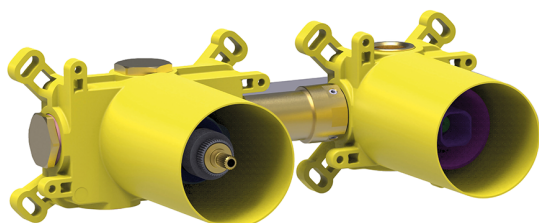

1 Function thermostatic concealed valve PUSH&SHOWER_ZB0G61R0

MODEL **ZB0G61R0**

1 Function thermostatic concealed valve, ON/OFF button with flow rate regulation, with protection guard box, to match with exposed parts: 1 Thermo 1 Push&Shower, without Thermo/ Push&Shower exposed parts

AVAILABLE FINISHINGS

04 04 Without finishing

CHARACTERISTICS

Cartridge Spare Parts **22.04A.AR - ZZ97279004**

Argo 2 (long filter) Thermostatic Valve

Concealed **1**

Thermostatic

The Huber thermostatic is your personal water manager, helping you to handle, control and save water and energy.