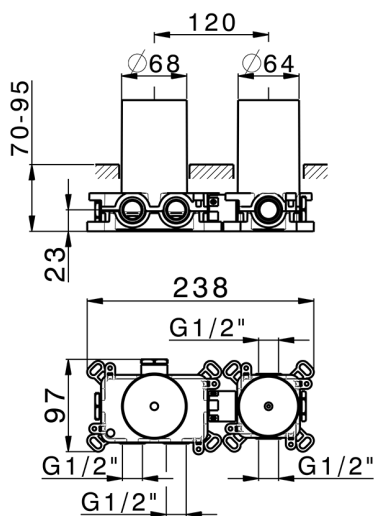

1 Function thermostatic concealed valve PUSH&SHOWER_ZB0G61R0

MODEL **ZB0G61R0**

1 Function thermostatic concealed valve, ON/OFF button with flow rate regulation, with protection guard box, to match with exposed parts: 1 Thermo 1 Push&Shower, without Thermo/ Push&Shower exposed parts

AVAILABLE FINISHINGS

04 04 Without finishing

CHARACTERISTICS

Cartridge Spare Parts **22.04A.AR - ZZ97279004**

Argo 2 (long filter) Thermostatic Valve

Concealed **1**

Thermostatic

The Huber thermostatic is your personal water manager, helping you to handle, control and save water and energy.