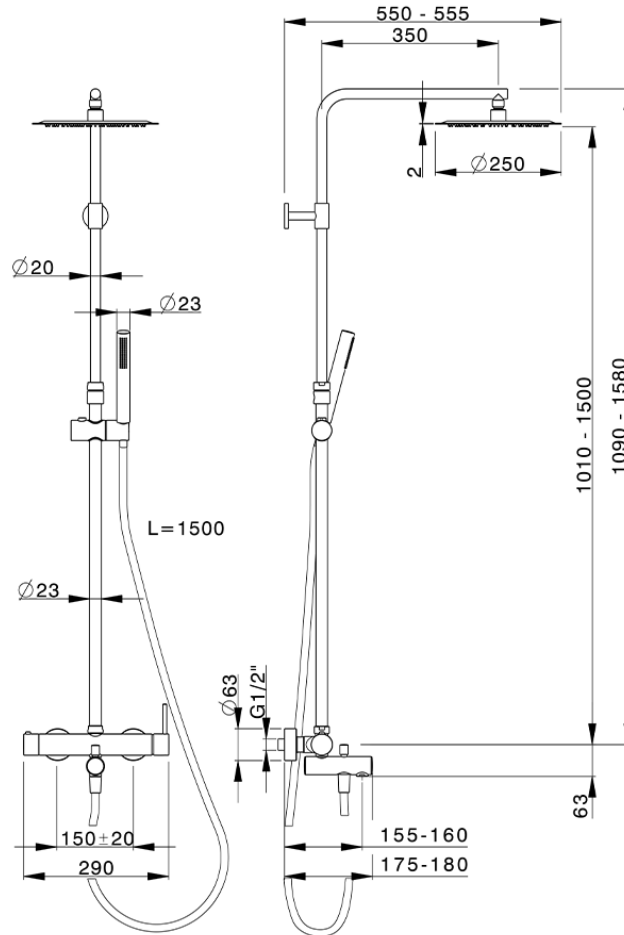

3-function single lever bath set COLUMNS_MT004160

MT004160

<https://en.huberitalia.com/3-function-single-lever-bath-set-columns-mt004160>

2026-04-05