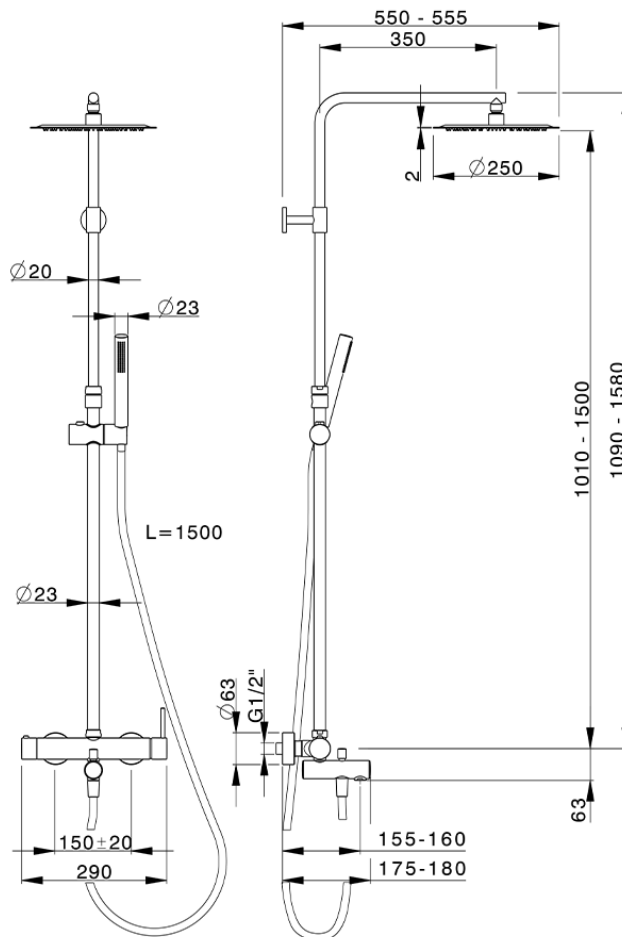

3-function single lever bath set COLUMNS_MT004160

MT004160

<https://en.huberitalia.com/3-function-single-lever-bath-set-columns-mt004160>

2026-04-26