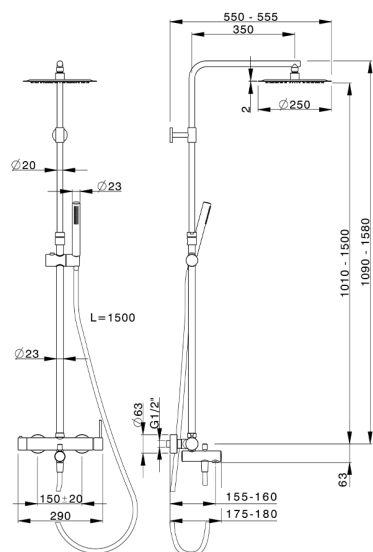

3-function single lever bath set COLUMNS_MT004160

MODEL **MT004160**

3-function single lever bath set, adjustable riser column, 23 mm Brass One Spray handshower, 250 mm round showerhead 2 mm thick INOX, 150 cm smooth SUPREME Flexible Hose

AVAILABLE FINISHINGS

21 21 Chrome

CHARACTERISTICS

Cartridge Spare Parts **ZZ95435000**

35 mm Cartridge

2026-05-17