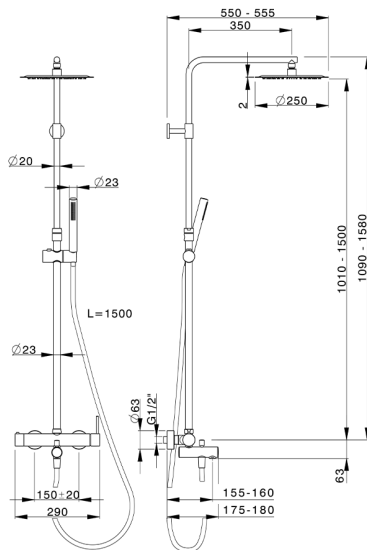

3-function single lever bath set COLUMNS_MT004160

MODEL **MT004160**

3-function single lever bath set, adjustable riser column, 23 mm Brass One Spray handshower, 250 mm round showerhead 2 mm thick INOX, 150 cm smooth SUPREME Flexible Hose

AVAILABLE FINISHINGS

21 21 Chrome

CHARACTERISTICS

Cartridge Spare Parts **ZZ95435000**

35 mm Cartridge

2026-04-08