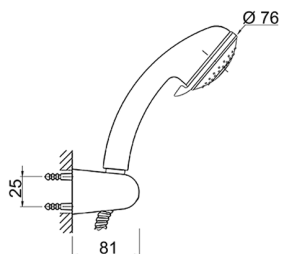

## Single lever bath mixer, with shower set

MODEL **ZR000124**

Single lever bath mixer, with shower set, wall mounted adjustable handshower bracket, Teti ABS 3 sprays handshower, 150 cm Brass Flexible Hose

AVAILABLE FINISHINGS

CHARACTERISTICS

Cartridge Spare Parts **ZZ94035000**

**35 mm Cartridge**

2026-04-11