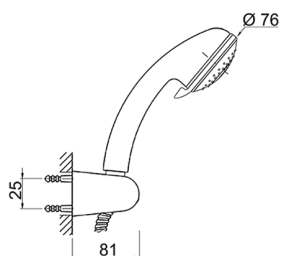

Single lever bath mixer, with shower set

MODEL **ZR000124**

Single lever bath mixer, with shower set, wall mounted adjustable handshower bracket, Teti ABS 3 sprays handshower, 150 cm Brass Flexible Hose

AVAILABLE FINISHINGS

CHARACTERISTICS

Cartridge Spare Parts **ZZ94035000**

35 mm Cartridge

2026-06-26