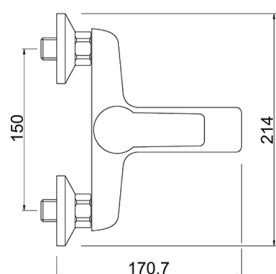

Single lever bath mixer, with shower set

MODEL **ZR000124**

Single lever bath mixer, with shower set, wall mounted adjustable handshower bracket, Teti ABS 3 sprays handshower, 150 cm Brass Flexible Hose

AVAILABLE FINISHINGS

CHARACTERISTICS

Cartridge Spare Parts **ZZ94035000**

35 mm Cartridge

2026-06-26