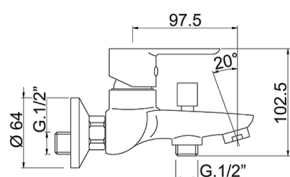

## Single lever bath mixer, with shower set

MODEL **ZR000124**

Single lever bath mixer, with shower set, wall mounted adjustable handshower bracket, Teti ABS 3 sprays handshower, 150 cm Brass Flexible Hose

AVAILABLE FINISHINGS

CHARACTERISTICS

Cartridge Spare Parts **ZZ94035000**

**35 mm Cartridge**

2026-04-11