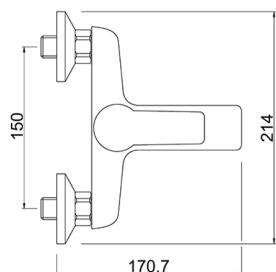

## Single lever bath mixer, with shower set

MODEL **ZR000124**

Single lever bath mixer, with shower set, wall mounted adjustable handshower bracket, Teti ABS 3 sprays handshower, 150 cm Brass Flexible Hose

AVAILABLE FINISHINGS

CHARACTERISTICS

Cartridge Spare Parts **ZZ94035000**

**35 mm Cartridge**

2026-04-11