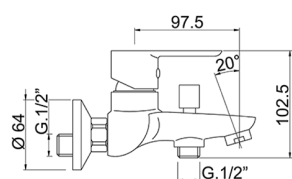

Single lever bath mixer, with shower set

MODEL **ZR000124**

Single lever bath mixer, with shower set, wall mounted adjustable handshower bracket, Teti ABS 3 sprays handshower, 150 cm Brass Flexible Hose

AVAILABLE FINISHINGS

CHARACTERISTICS

Cartridge Spare Parts **ZZ94035000**

35 mm Cartridge

2026-06-26