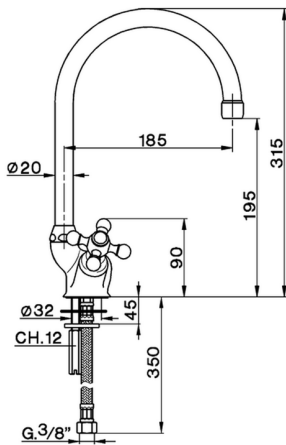

Sink mixer KITCHEN_AC900530

MODEL **AC900530**

Sink mixer, swivel spout, G.3/8" stainless steel flexible hoses

AVAILABLE FINISHINGS

- 
21 21 Chrome
- 
26 26 Old Copper
- 
27 27 Old Bronze
- 
2A 2A Satin Brushed Nickel