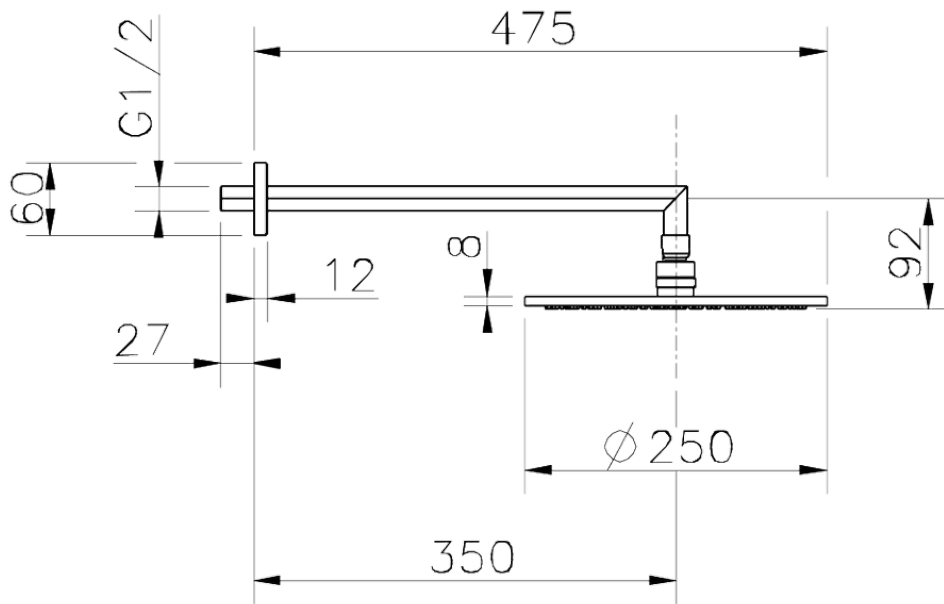

## Shower arm with showerhead SHOWER\_SS013630

SS013630

<https://en.huberitalia.com/shower-arm-with-showerhead-shower-ss013630>

2024-11-15