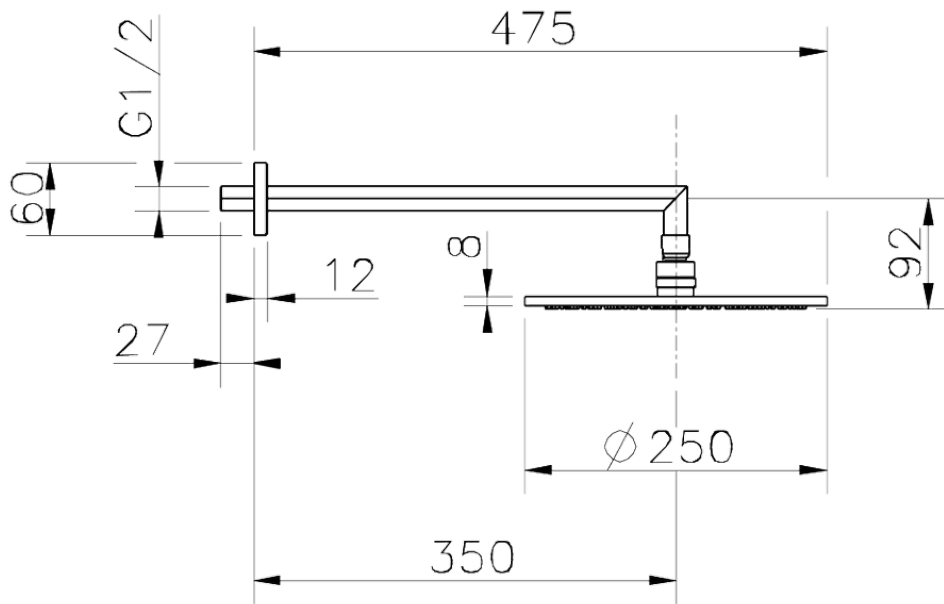

Shower arm with showerhead SHOWER_SS013630

SS013630

<https://en.huberitalia.com/shower-arm-with-showerhead-shower-ss013630>

2024-11-15