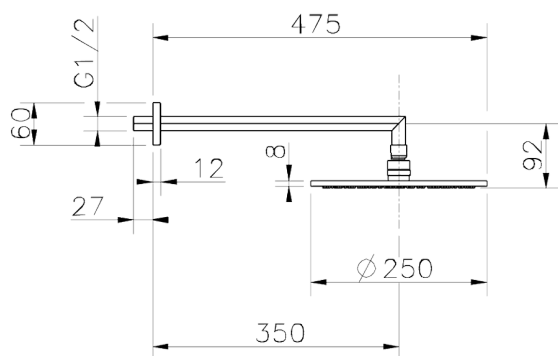

CHARACTERISTICS

2024-11-15