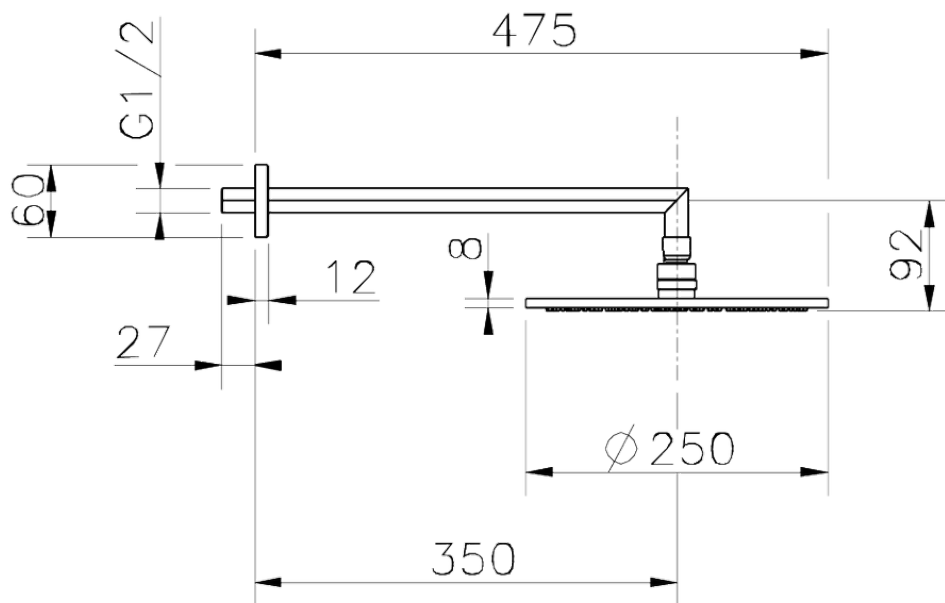

Shower arm with showerhead SHOWER_SS013630

SS013630

<https://en.huberitalia.com/shower-arm-with-showerhead-shower-ss013630>

2024-11-15