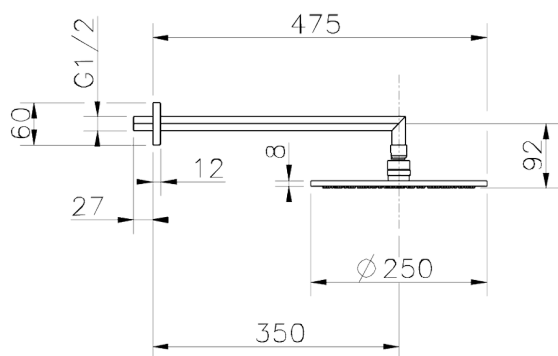

Shower arm with showerhead SHOWER_SS013630

MODEL **SS013630**

Shower arm with showerhead, 250 mm round showerhead 8 mm thick BRASS, 350 mm shower arm

AVAILABLE FINISHINGS

-  **21** 21 Chrome
-  **2F** 2F Brushed Nickel
-  **2P** 2P Rose Gold
-  **2Q** 2Q Black Titanium
-  **40** 40 Matt Black
-  **4Q** 4Q Matt White
-  **2B** 2B Polished Nickel