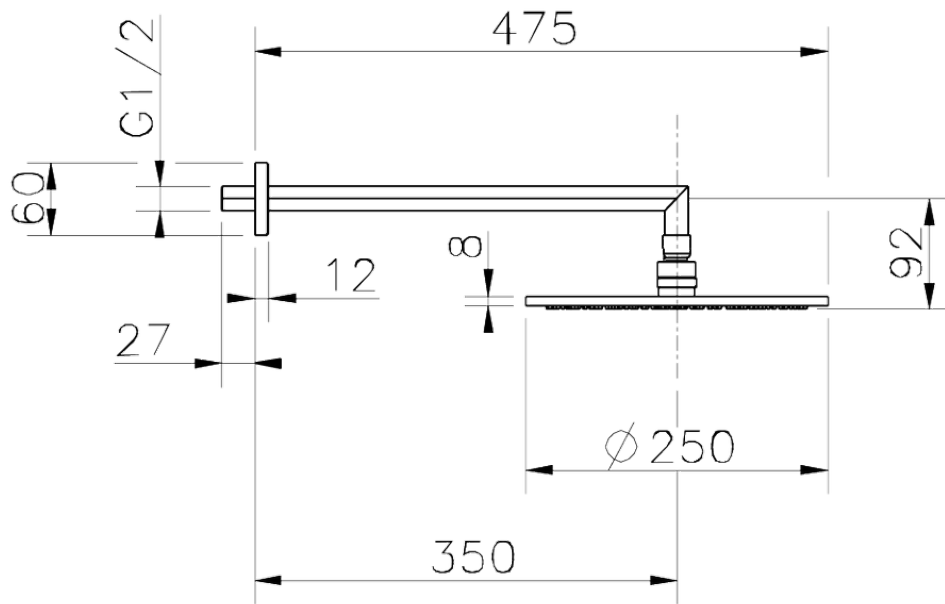

Shower arm with showerhead SHOWER_SS013630

SS013630

<https://en.huberitalia.com/shower-arm-with-showerhead-shower-ss013630>

2024-11-15