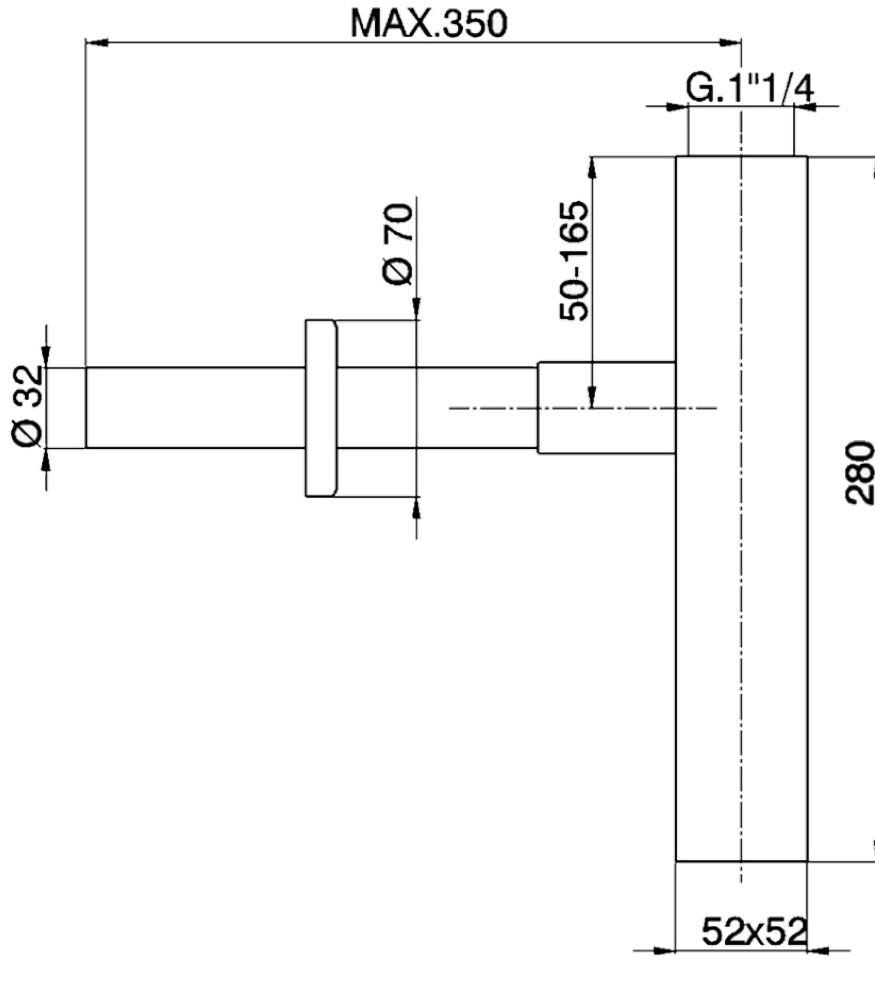

1"1/4 Siphon COMPONENTS_ZB004080

ZB004080

<https://en.huberitalia.com/11-4-siphon-components-zb004080>

2025-01-07