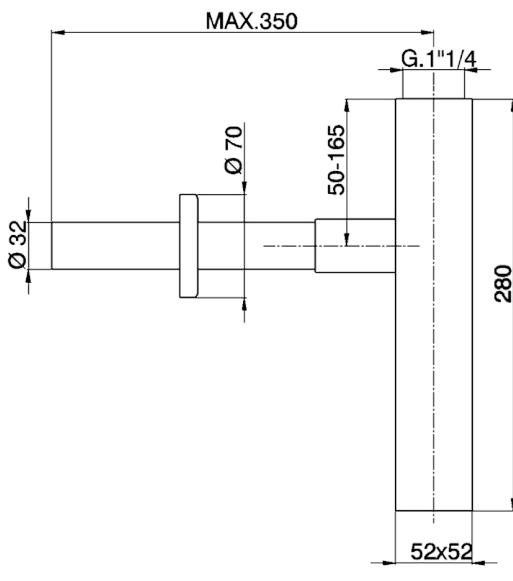

1"1/4 Siphon COMPONENTS_ZB004080

MODEL **ZB004080**

1"1/4 Siphon

AVAILABLE FINISHINGS

- **21** 21 Chrome
- **2B** 2B Polished Nickel
- **2F** 2F Brushed Nickel
- **2P** 2P Rose Gold
- **2Q** 2Q Black Titanium
- **40** 40 Matt Black
- **4Q** 4Q Matt White

CHARACTERISTICS

2025-01-07